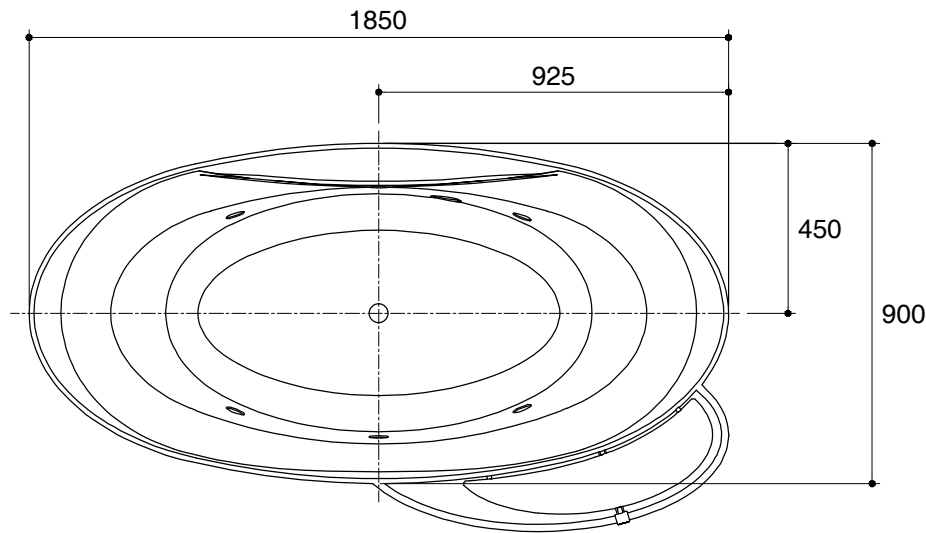

Dimensions are approximate.

Unit: mm

SKU	K-15604X-R-0
Name	PRESQUILE
Description	FREESTANDING WHIRLPOOL BATH WITH RIGHT SHELF

KOHLER

*The recommended dimension for installation can be adjusted according to user preferences and layout.