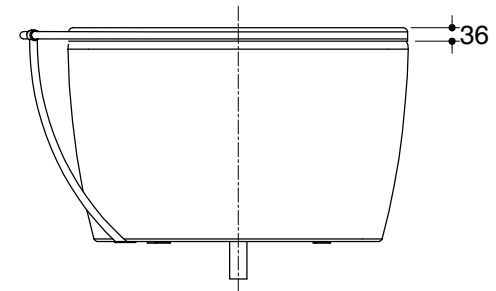

Dimensions are approximate.

Unit: mm

SKU	K-15604X-R-0
Name	PRESQUILE
Description	FREESTANDING WHIRLPOOL BATH WITH RIGHT SHELF

KOHLER

*The recommended dimension for installation can be adjusted according to user preferences and layout.