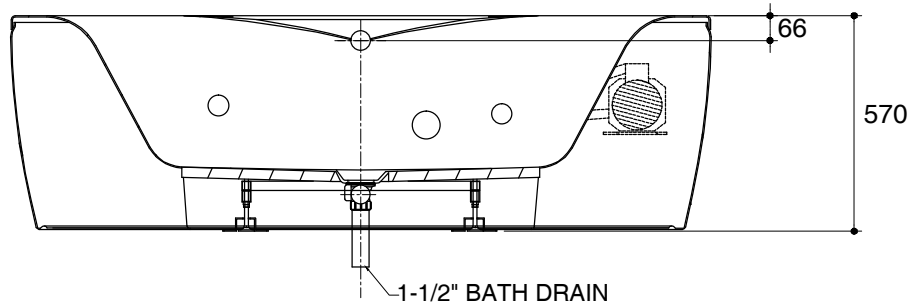

Dimensions are approximate.

Unit: mm

SKU	K-15604X-R-0
Name	PRESQUILE
Description	FREESTANDING WHIRLPOOL BATH WITH RIGHT SHELF

KOHLER

*The recommended dimension for installation can be adjusted according to user preferences and layout.