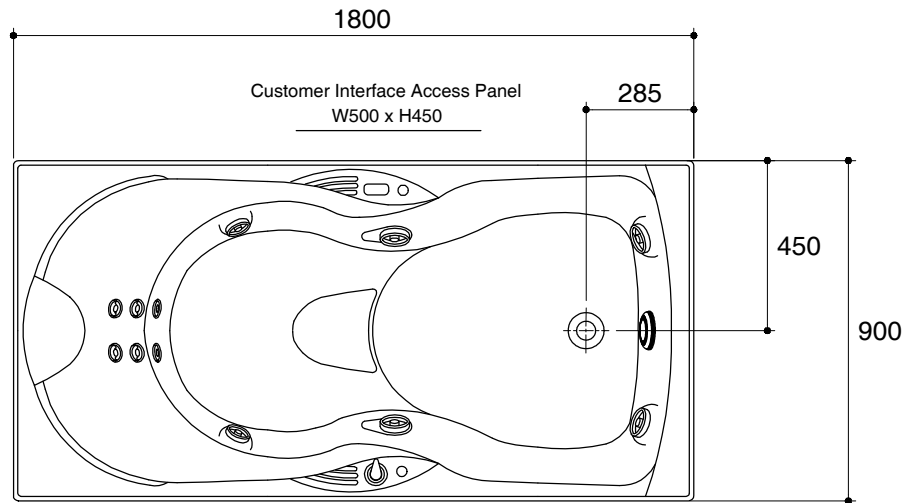

Dimensions are approximate.

Unit: mm

Pump(Blower Motor)
Control Access
W500xH450

SKU	K-18746X-0
Name	EVORA
Description	1800 WHIRLPOOL BATH

KOHLER

*The recommended dimension for installation can be adjusted according to user preferences and layout.