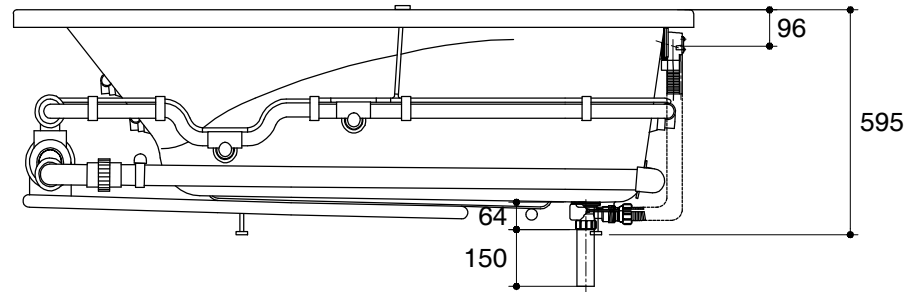

Dimensions are approximate.

Unit: mm

Pump(Blower Motor)
Control Access
W500xH450

SKU	K-18746X-0
Name	EVORA
Description	1800 WHIRLPOOL BATH

KOHLER

*The recommended dimension for installation can be adjusted according to user preferences and layout.