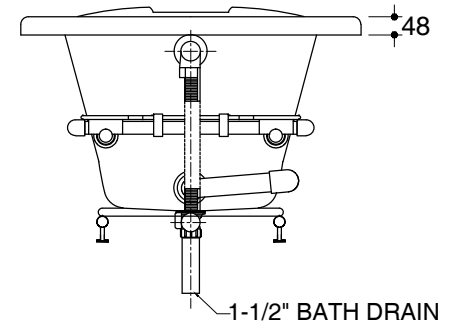

Dimensions are approximate.

Unit: mm

Pump(Blower Motor)
Control Access
W500xH450

SKU	K-18746X-0
Name	EVORA
Description	1800 WHIRLPOOL BATH

KOHLER

*The recommended dimension for installation can be adjusted according to user preferences and layout.