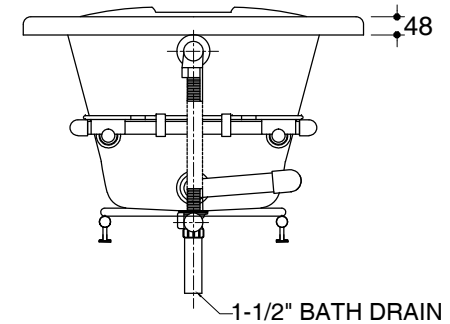

Dimensions are approximate.

Unit: mm

Pump(Blower Motor)  
Control Access  
W500xH450

SKU	K-18746X-K-0
Name	EVORA
Description	1800 WHIRLPOOL BATH

**KOHLER**

\*The recommended dimension for installation can be adjusted according to user preferences and layout.