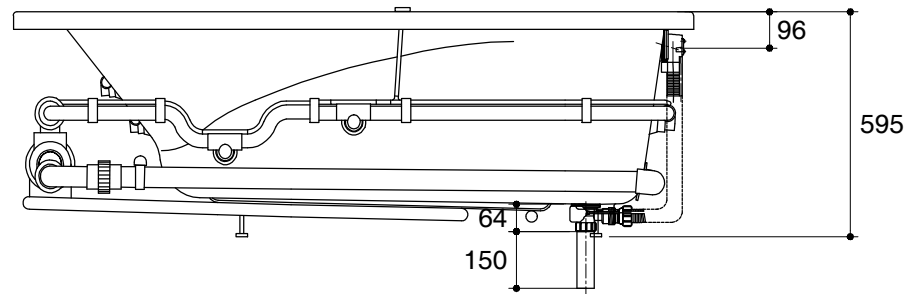

Dimensions are approximate.

Unit: mm

Pump(Blower Motor)  
Control Access  
W500xH450

SKU	K-18746X-K-0
Name	EVORA
Description	1800 WHIRLPOOL BATH

**KOHLER**

\*The recommended dimension for installation can be adjusted according to user preferences and layout.