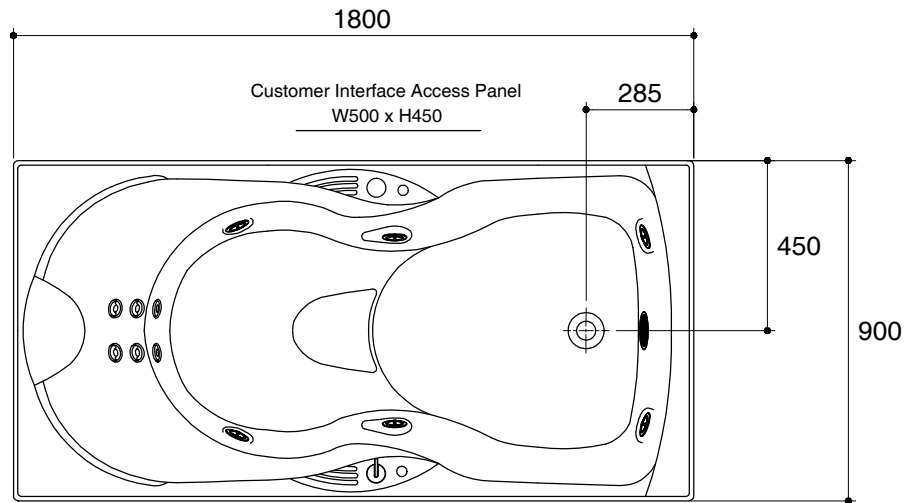

Dimensions are approximate.

Unit: mm

Pump(Blower Motor)  
Control Access  
W500xH450

SKU	K-18746X-K-0
Name	EVORA
Description	1800 WHIRLPOOL BATH

**KOHLER**

\*The recommended dimension for installation can be adjusted according to user preferences and layout.