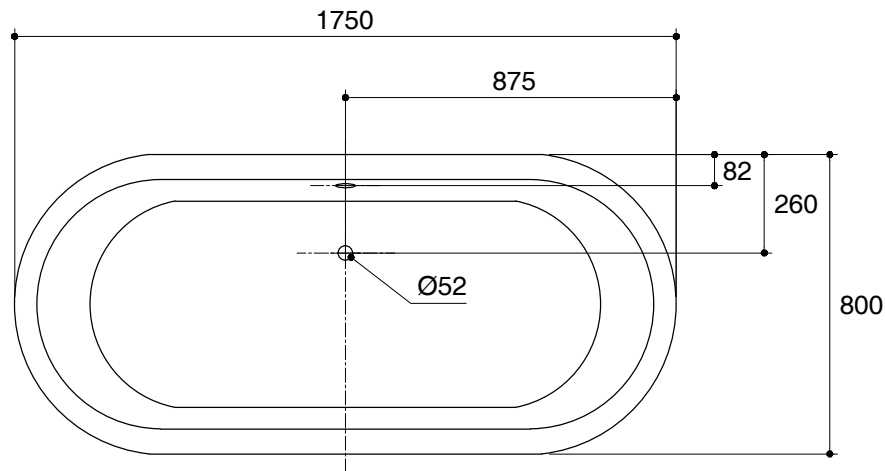

Dimensions are approximate.

Unit: mm

SKU	K-11195X-0
Name	CLEO
Description	FREESTANDING CAST IRON BATH

KOHLER

*The recommended dimension for installation can be adjusted according to user preferences and layout.