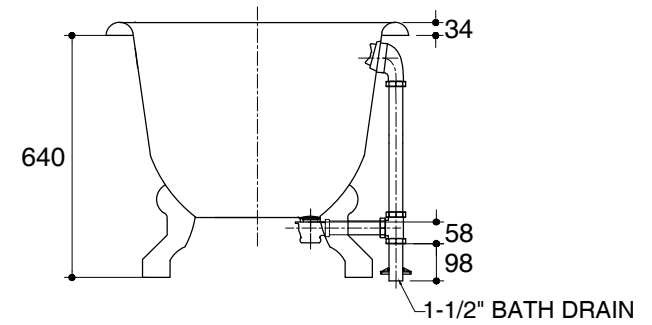

Dimensions are approximate.

Unit: mm

SKU	K-11195X-0
Name	CLEO
Description	FREESTANDING CAST IRON BATH

KOHLER

*The recommended dimension for installation can be adjusted according to user preferences and layout.