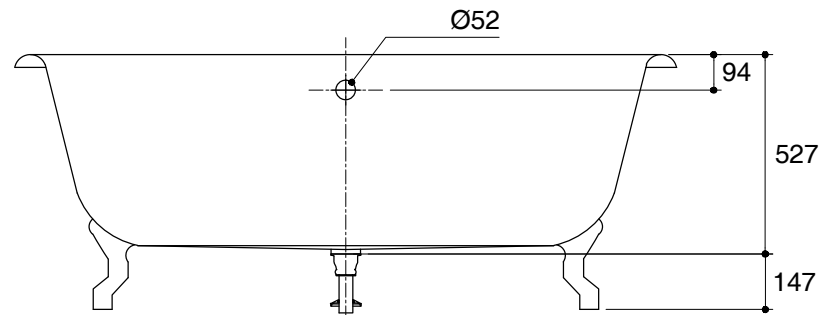

Dimensions are approximate.

Unit: mm

SKU	K-11195X-0
Name	CLEO
Description	FREESTANDING CAST IRON BATH

KOHLER

*The recommended dimension for installation can be adjusted according to user preferences and layout.