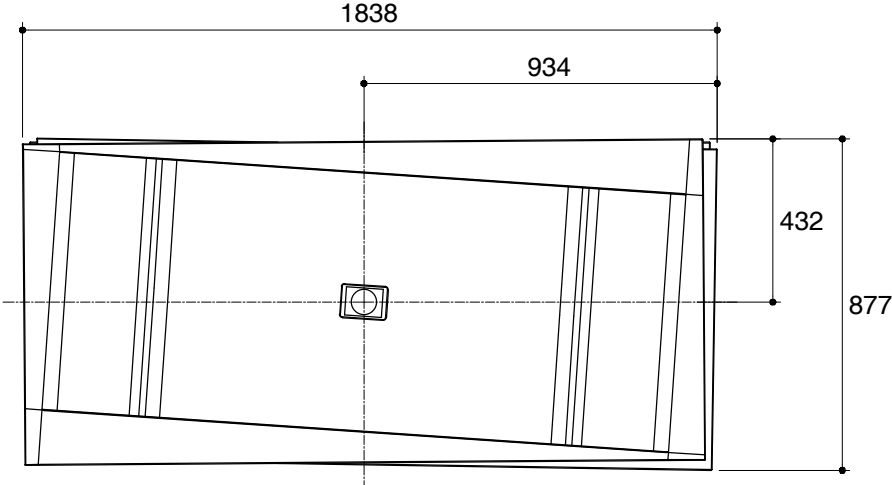

Dimensions are approximate.

Unit: mm

SKU	K-1801X-0
Name	ASKEW
Description	LITHOCAST FREESTANDING BATH

KOHLER

*The recommended dimension for installation can be adjusted according to user preferences and layout.