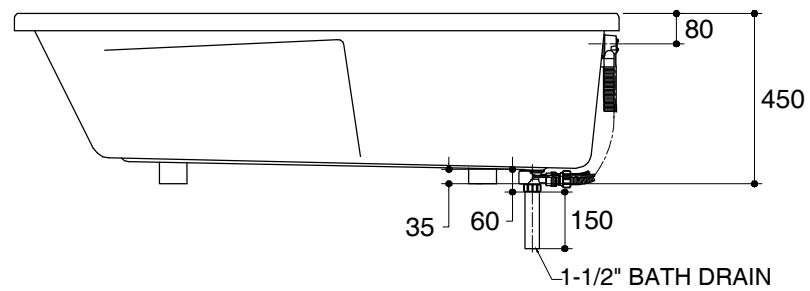

Dimensions are approximate.

Unit: mm

SKU	K-45701X-0
Name	DUO
Description	1600 PLAIN BATH

**KOHLER**

\*The recommended dimension for installation can be adjusted according to user preferences and layout.