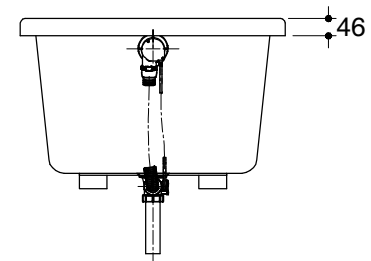

Dimensions are approximate.

Unit: mm

SKU	K-45701X-0
Name	DUO
Description	1600 PLAIN BATH

**KOHLER**

\*The recommended dimension for installation can be adjusted according to user preferences and layout.