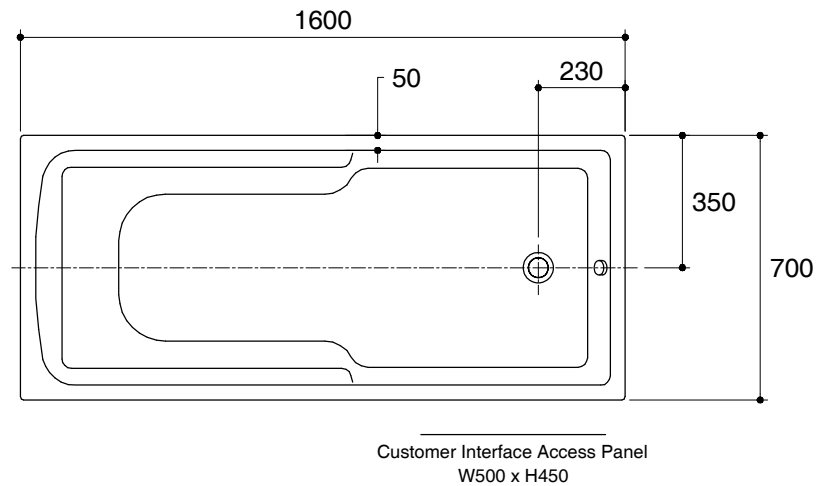

Dimensions are approximate.

Unit: mm

SKU	K-45701X-0
Name	DUO
Description	1600 PLAIN BATH

**KOHLER**

\*The recommended dimension for installation can be adjusted according to user preferences and layout.