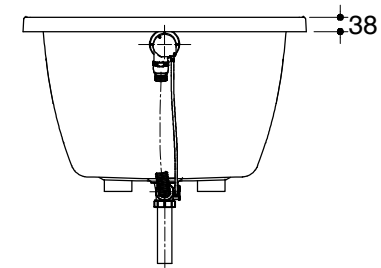

Dimensions are approximate.

Unit: mm

Recommended Faucet Area

Customer Interface Access Panel
W500 x H450

SKU	K-72800X-0
Name	REACH
Description	1700 PLAIN BATH

KOHLER

*The recommended dimension for installation can be adjusted according to user preferences and layout.