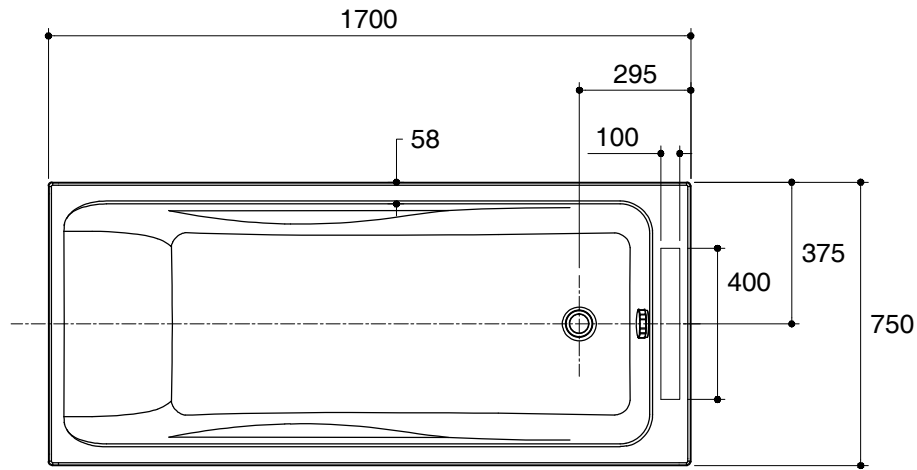

Dimensions are approximate.

Unit: mm

Recommended Faucet Area

Customer Interface Access Panel
W500 x H450

SKU	K-72800X-0
Name	REACH
Description	1700 PLAIN BATH

KOHLER

*The recommended dimension for installation can be adjusted according to user preferences and layout.