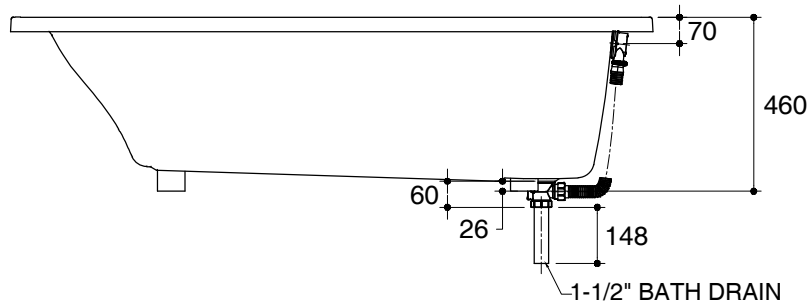

Dimensions are approximate.

Unit: mm

Recommended Faucet Area

Customer Interface Access Panel
W500 x H450

SKU	K-72800X-0
Name	REACH
Description	1700 PLAIN BATH

KOHLER

*The recommended dimension for installation can be adjusted according to user preferences and layout.