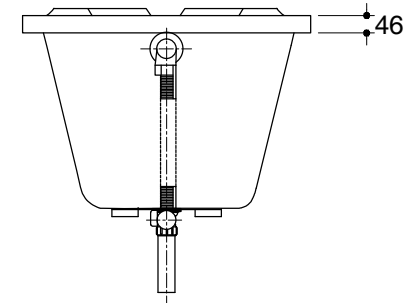

Dimensions are approximate.

Unit: mm

Recommended Faucet Area

SKU	K-11301X-0
Name	REGATTA
Description	PLAIN BATH

KOHLER

*The recommended dimension for installation can be adjusted according to user preferences and layout.