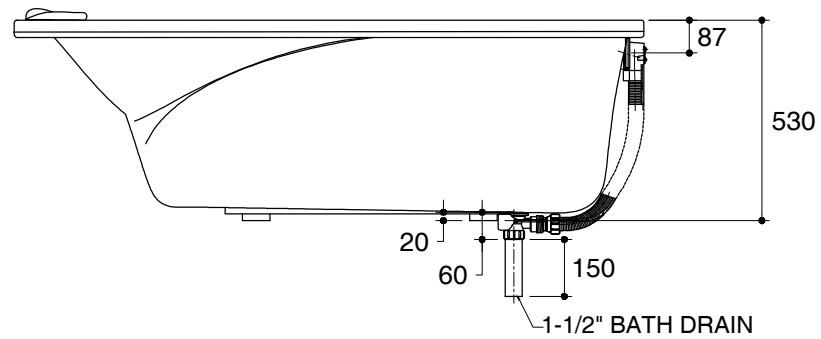

Dimensions are approximate.

Unit: mm

Recommended Faucet Area

SKU	K-11301X-0
Name	REGATTA
Description	PLAIN BATH

KOHLER

*The recommended dimension for installation can be adjusted according to user preferences and layout.