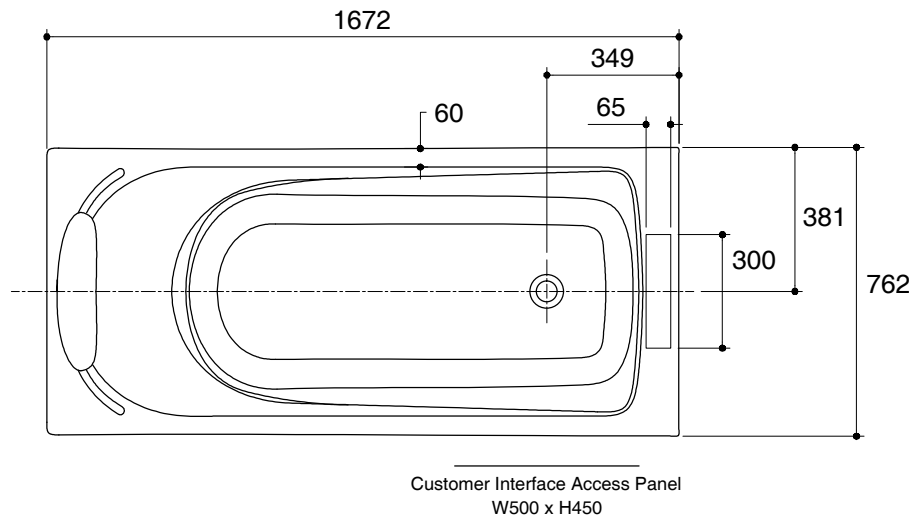

Dimensions are approximate.

Unit: mm

Recommended Faucet Area

SKU	K-11301X-0
Name	REGATTA
Description	PLAIN BATH

KOHLER

*The recommended dimension for installation can be adjusted according to user preferences and layout.