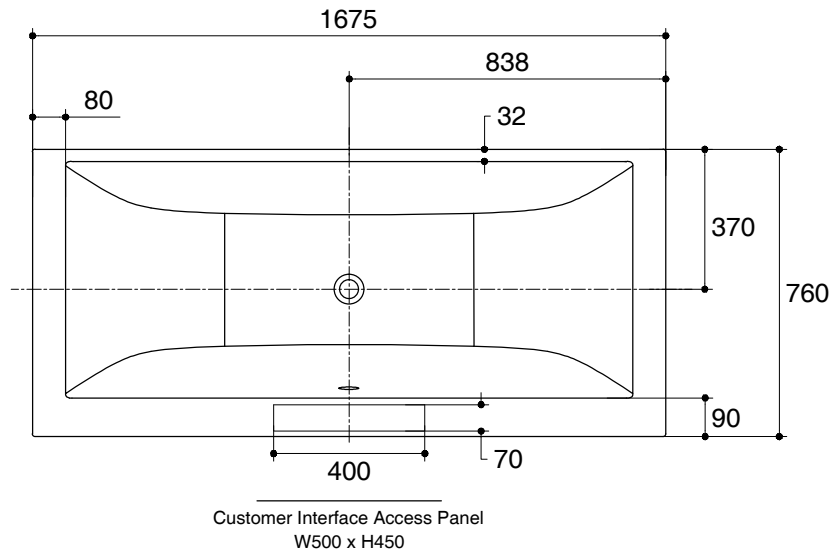

Dimensions are approximate.

Unit: mm

 Recommended Faucet Area

SKU	K-18207X-0
Name	EVOK
Description	PLAIN BATH

KOHLER

*The recommended dimension for installation can be adjusted according to user preferences and layout.