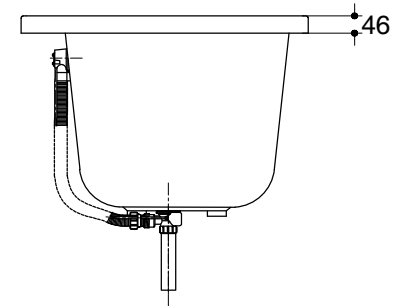

Dimensions are approximate.

Unit: mm

 Recommended Faucet Area

SKU	K-18207X-0
Name	EVOK
Description	PLAIN BATH

KOHLER

*The recommended dimension for installation can be adjusted according to user preferences and layout.