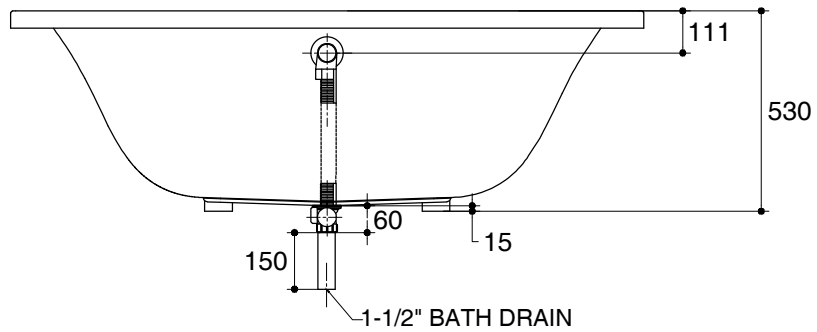

Dimensions are approximate.

Unit: mm

 Recommended Faucet Area

SKU	K-18207X-0
Name	EVOK
Description	PLAIN BATH

KOHLER

*The recommended dimension for installation can be adjusted according to user preferences and layout.