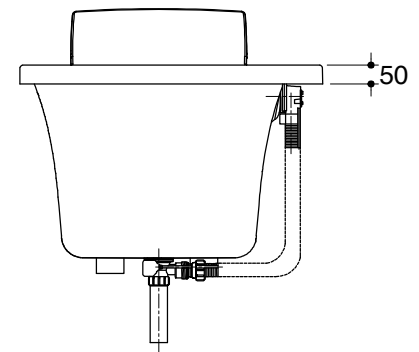

Dimensions are approximate.

Unit: mm

 Recommended Faucet Area

SKU	K-1704X-1P-0
Name	EVOK
Description	PLAIN BATH WITH ORANGE PILLOW

KOHLER

*The recommended dimension for installation can be adjusted according to user preferences and layout.