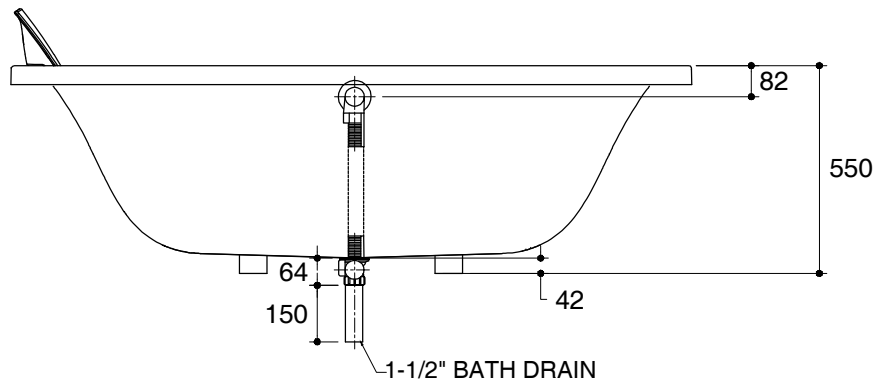

Dimensions are approximate.

Unit: mm

 Recommended Faucet Area

SKU	K-1704X-1P-0
Name	EVOK
Description	PLAIN BATH WITH ORANGE PILLOW

KOHLER

*The recommended dimension for installation can be adjusted according to user preferences and layout.