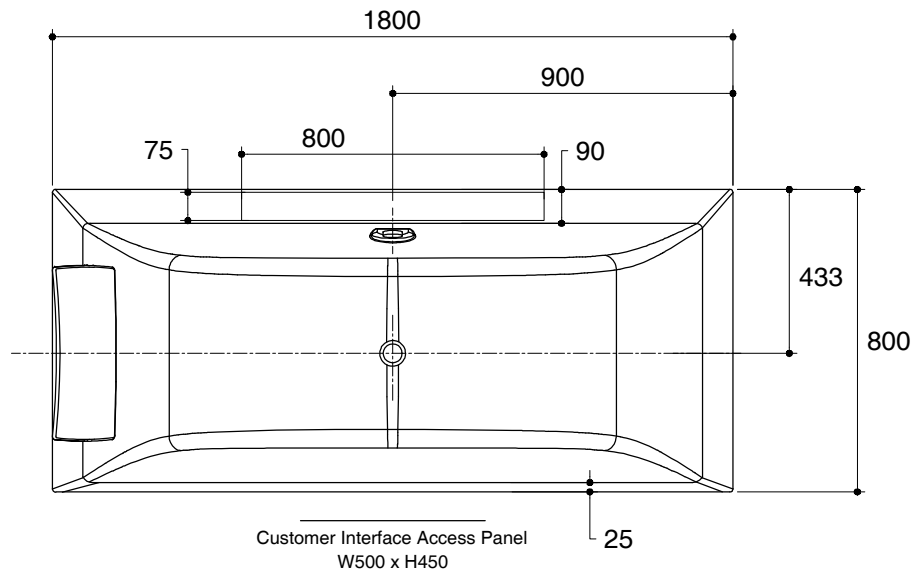

Dimensions are approximate.

Unit: mm

 Recommended Faucet Area

SKU	K-1704X-1P-0
Name	EVOK
Description	PLAIN BATH WITH ORANGE PILLOW

KOHLER

*The recommended dimension for installation can be adjusted according to user preferences and layout.