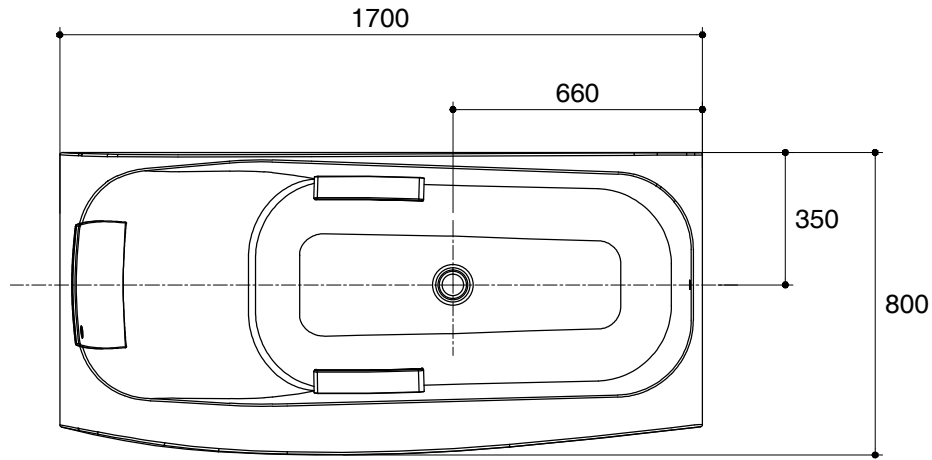

Dimensions are approximate.

Unit: mm

Customer Interface Access Panel  
W500 x H450

SKU	K-45601X-GR58-0
Name	CUMULUS
Description	1700 PLAIN BATH WITH GRAY PILLOW & GRIP RAILS

**KOHLER**

\*The recommended dimension for installation can be adjusted according to user preferences and layout.