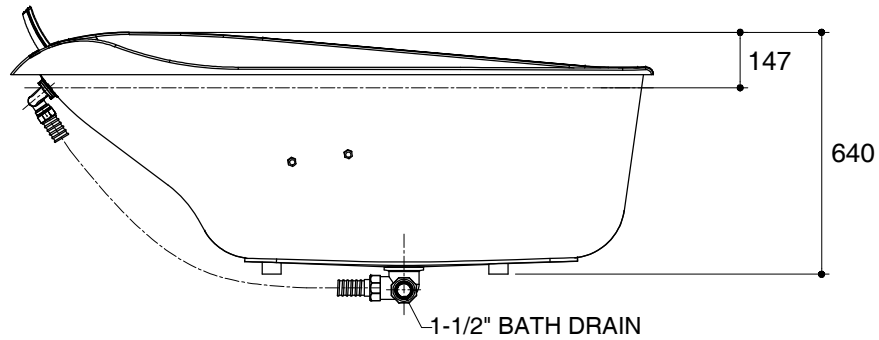

Dimensions are approximate.

Unit: mm

Customer Interface Access Panel  
W500 x H450

SKU	K-45601X-GR58-0
Name	CUMULUS
Description	1700 PLAIN BATH WITH GRAY PILLOW & GRIP RAILS

**KOHLER**

\*The recommended dimension for installation can be adjusted according to user preferences and layout.