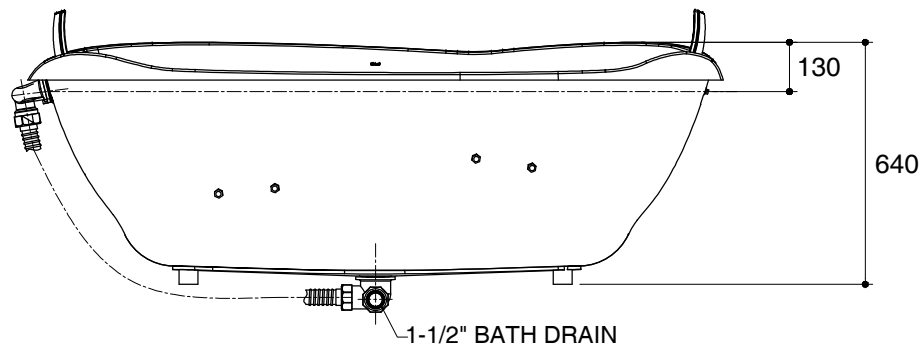

Dimensions are approximate.

Unit: mm

Customer Interface Access Panel
W500 x H450

SKU	K-45603X-GR58-0
Name	CUMULUS
Description	1800 PLAIN BATH WITH GRAY PILLOW & GRIP RAILS

*The recommended dimension for installation can be adjusted according to user preferences and layout.