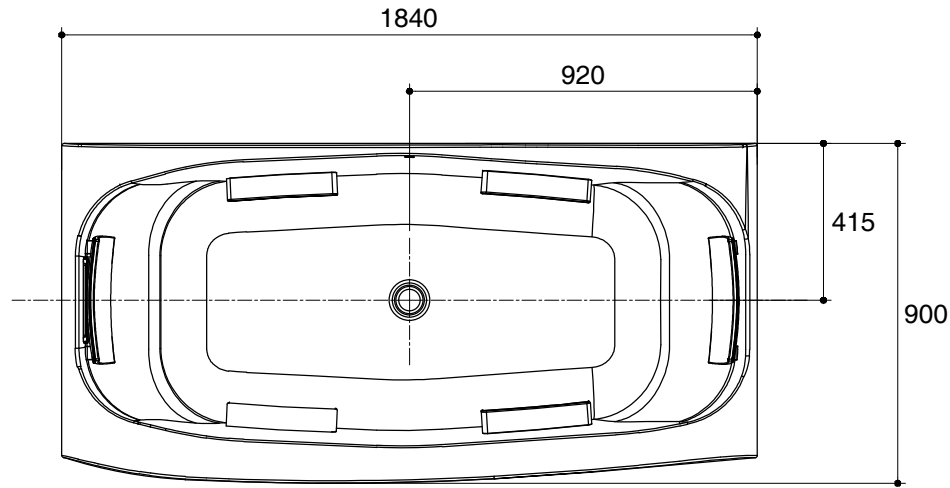

Dimensions are approximate.

Unit: mm

Customer Interface Access Panel
W500 x H450

SKU	K-45603X-GR58-0
Name	CUMULUS
Description	1800 PLAIN BATH WITH GRAY PILLOW & GRIP RAILS

*The recommended dimension for installation can be adjusted according to user preferences and layout.