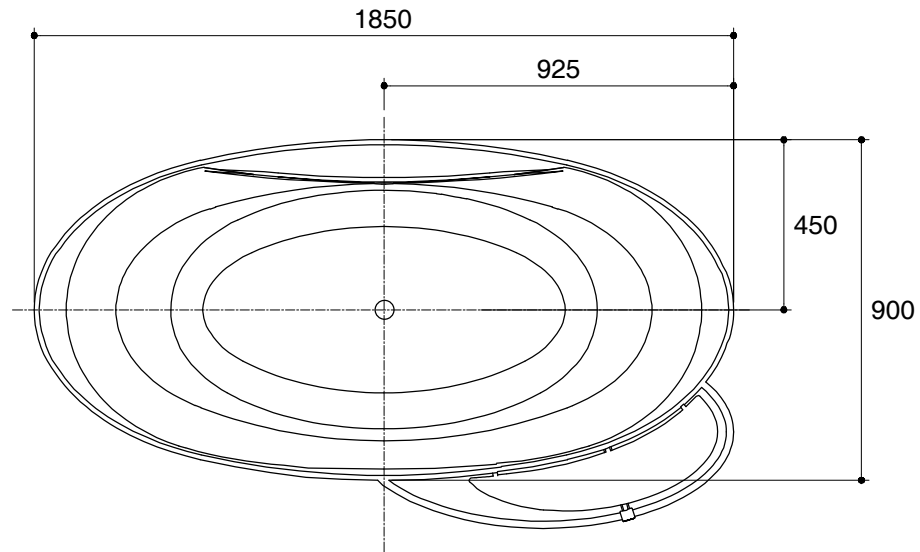

Dimensions are approximate.

Unit: mm

SKU	K-15332X-R-0
Name	PRESQUILE
Description	FREESTANDING BATH WITH RIGHT SHELF

KOHLER

*The recommended dimension for installation can be adjusted according to user preferences and layout.