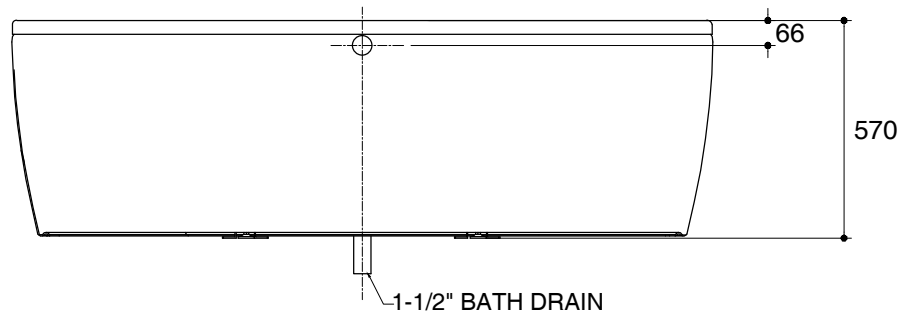

Dimensions are approximate.

Unit: mm

SKU	K-15332X-R-0
Name	PRESQUILE
Description	FREESTANDING BATH WITH RIGHT SHELF

KOHLER

*The recommended dimension for installation can be adjusted according to user preferences and layout.