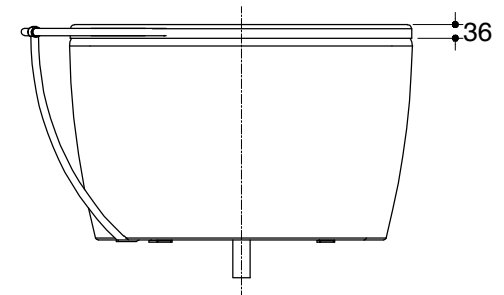

Dimensions are approximate.

Unit: mm

SKU	K-15332X-R-0
Name	PRESQUILE
Description	FREESTANDING BATH WITH RIGHT SHELF

KOHLER

*The recommended dimension for installation can be adjusted according to user preferences and layout.