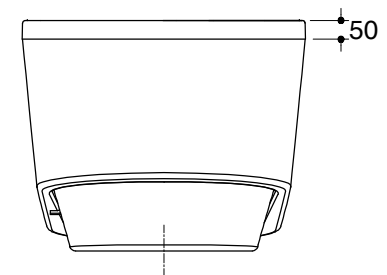

Dimensions are approximate.

Unit: mm

SKU	K-18347X-0
Name	EVOK
Description	OVAL FREESTANDING BATH

**KOHLER**

\*The recommended dimension for installation can be adjusted according to user preferences and layout.