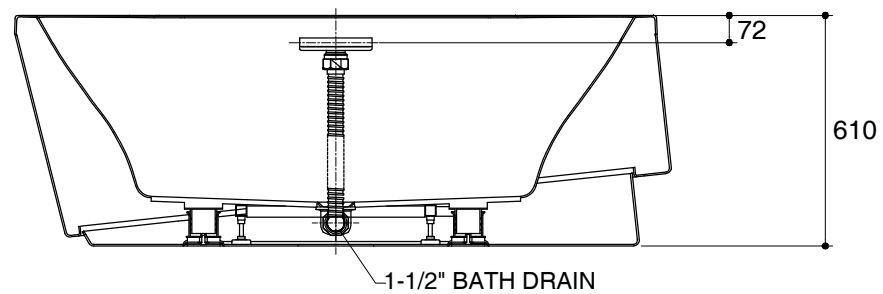

Dimensions are approximate.

Unit: mm

SKU	K-18347X-0
Name	EVOK
Description	OVAL FREESTANDING BATH

**KOHLER**

\*The recommended dimension for installation can be adjusted according to user preferences and layout.