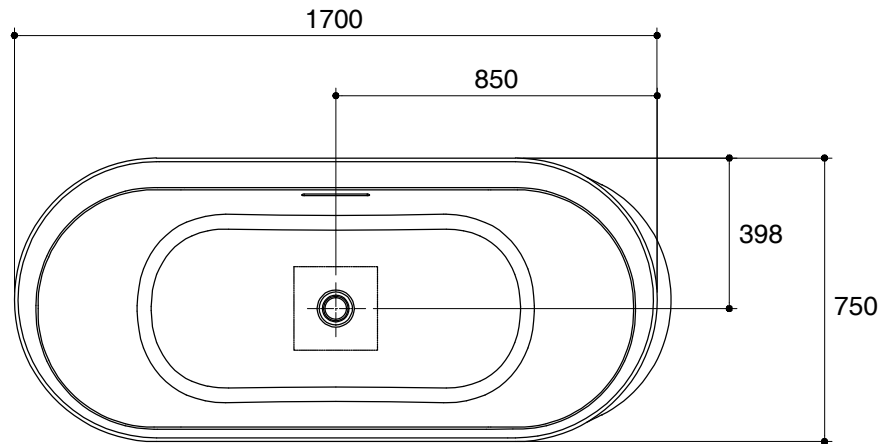

Dimensions are approximate.

Unit: mm

SKU	K-18347X-0
Name	EVOK
Description	OVAL FREESTANDING BATH

**KOHLER**

\*The recommended dimension for installation can be adjusted according to user preferences and layout.