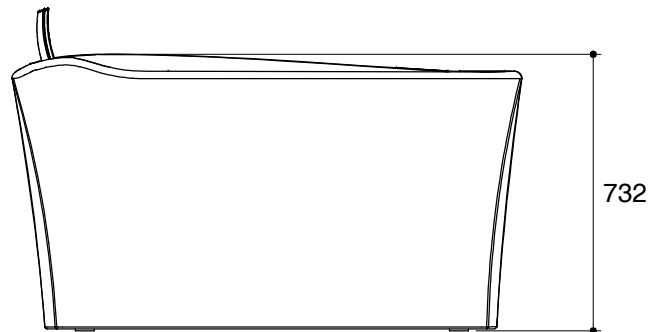

Dimensions are approximate.

Unit: mm

SKU	K-45599X-GR58-0
Name	CUMULUS
Description	1300 FREESTANDING BATH GRAY PILLOW & GRIP RAILS

*The recommended dimension for installation can be adjusted according to user preferences and layout.