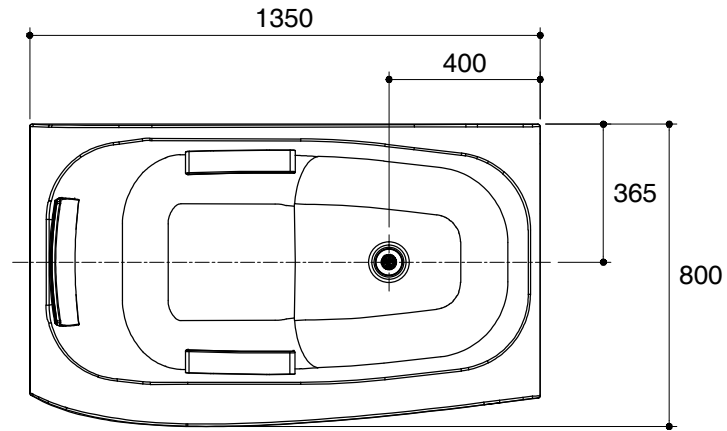

Dimensions are approximate.

Unit: mm

SKU	K-45599X-GR58-0
Name	CUMULUS
Description	1300 FREESTANDING BATH GRAY PILLOW & GRIP RAILS

*The recommended dimension for installation can be adjusted according to user preferences and layout.