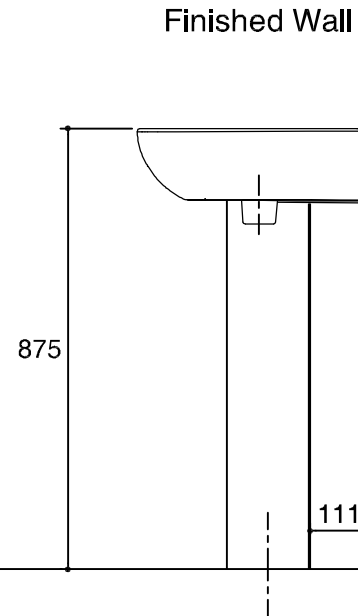

Dimensions are approximate  
Unit: mm

K-18564X-1

K-18564X-8

|             |                         |
|-------------|-------------------------|
| SKU         | K-18564X-1 , K-17153X-0 |
| Name        | REACH LAVATORY          |
| Description | LAVATORIES              |

**KOHLER**

\* The recommended dimension for installation can be adjusted according to user preferences and layout.