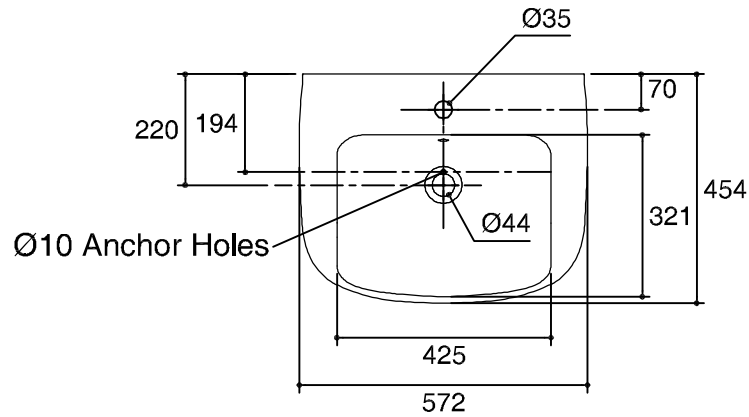

Dimensions are approximate  
Unit: mm

K-18564X-1

K-18564X-8

|             |                         |
|-------------|-------------------------|
| SKU         | K-18564X-1 , K-17153X-0 |
| Name        | REACH LAVATORY          |
| Description | LAVATORIES              |

**KOHLER**

\* The recommended dimension for installation can be adjusted according to user preferences and layout.