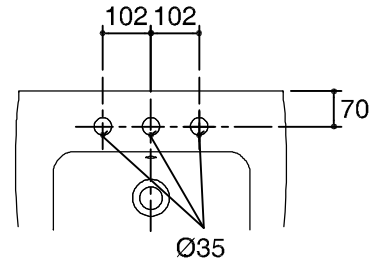

Dimensions are approximate  
Unit: mm

K-18564X-1

K-18564X-8

|             |                         |
|-------------|-------------------------|
| SKU         | K-18564X-1 , K-17153X-0 |
| Name        | REACH LAVATORY          |
| Description | LAVATORIES              |

**KOHLER**

\* The recommended dimension for installation can be adjusted according to user preferences and layout.