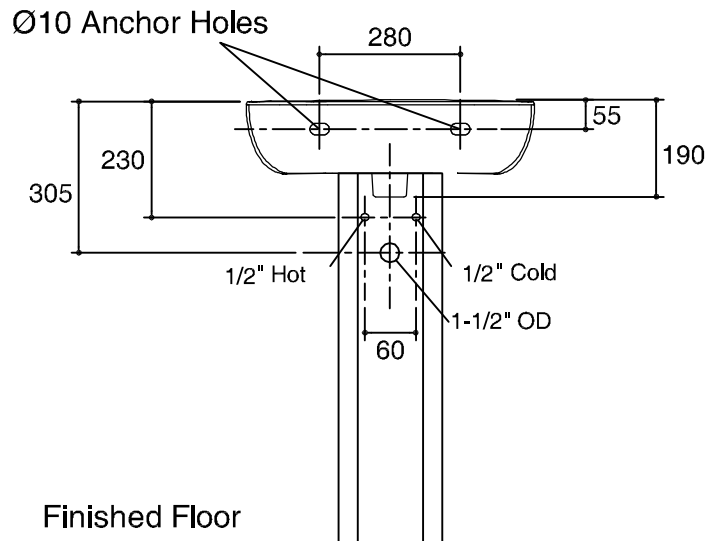

Dimensions are approximate  
Unit: mm

K-18564X-1

K-18564X-8

|             |                         |
|-------------|-------------------------|
| SKU         | K-18564X-1 , K-17153X-0 |
| Name        | REACH LAVATORY          |
| Description | LAVATORIES              |

**KOHLER**

\* The recommended dimension for installation can be adjusted according to user preferences and layout.