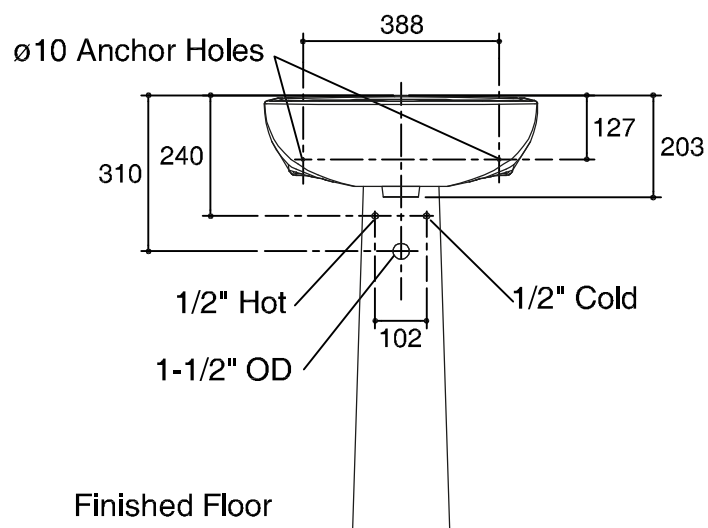

Dimensions are approximate.

Unit: mm.

SKU	K-8703X-0 , K-8705X-0
Name	SACRAMENTOL LAVATORY
Description	LAVATORIES

* The recommended dimension for installation can be adjusted according to user preferences and layout.