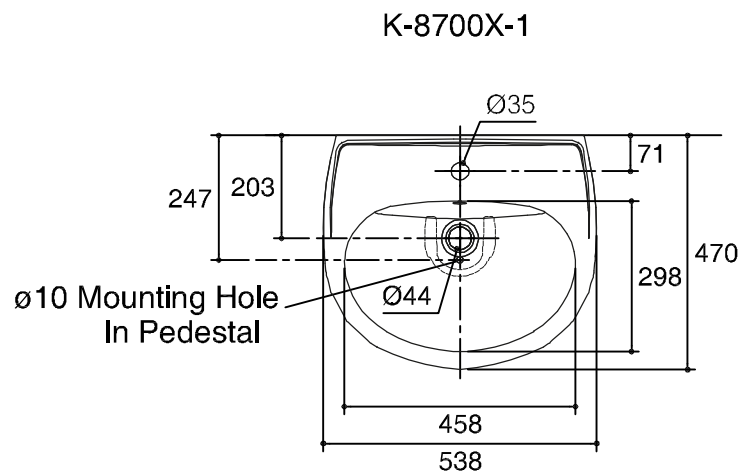

Dimensions are approximate.

Unit: mm.

SKU	K-8703X-0 , K-8705X-0
Name	SACRAMENTOL LAVATORY
Description	LAVATORIES

* The recommended dimension for installation can be adjusted according to user preferences and layout.