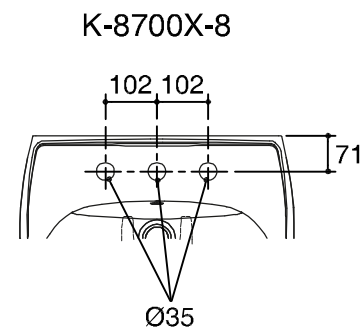

Dimensions are approximate.

Unit: mm.

SKU	K-8703X-0 , K-8705X-0
Name	SACRAMENTOL LAVATORY
Description	LAVATORIES

* The recommended dimension for installation can be adjusted according to user preferences and layout.