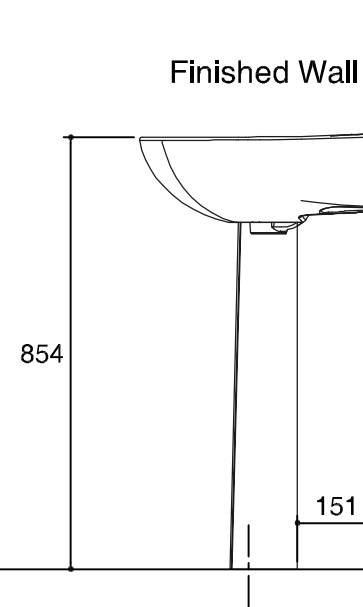

Dimensions are approximate.

Unit: mm.

SKU	K-8703X-0 , K-8705X-0
Name	SACRAMENTOL LAVATORY
Description	LAVATORIES

* The recommended dimension for installation can be adjusted according to user preferences and layout.