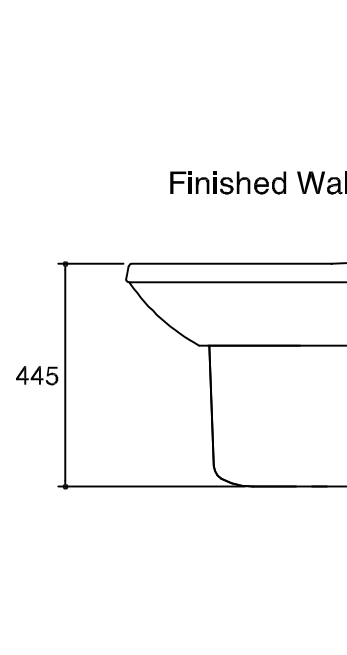

Dimensions are approximate.

Unit: mm.

Finished Floor

SKU	K-17156X-0 , K-17154X-0
Name	PANACHE LAVATORY
Description	LAVATORIES

* The recommended dimension for installation can be adjusted according to user preferences and layout.