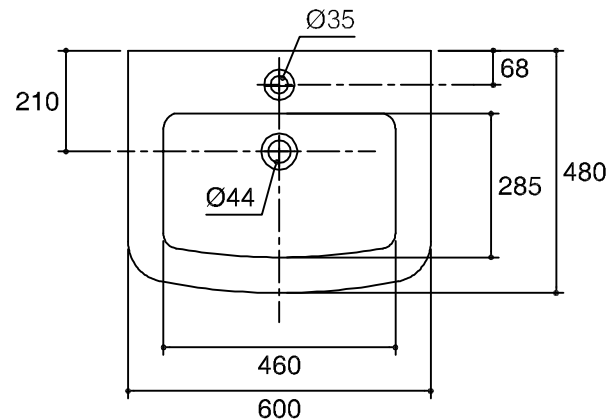

Dimensions are approximate.

Unit: mm.

Finished Floor

SKU	K-17156X-0 , K-17154X-0
Name	PANACHE LAVATORY
Description	LAVATORIES

* The recommended dimension for installation can be adjusted according to user preferences and layout.