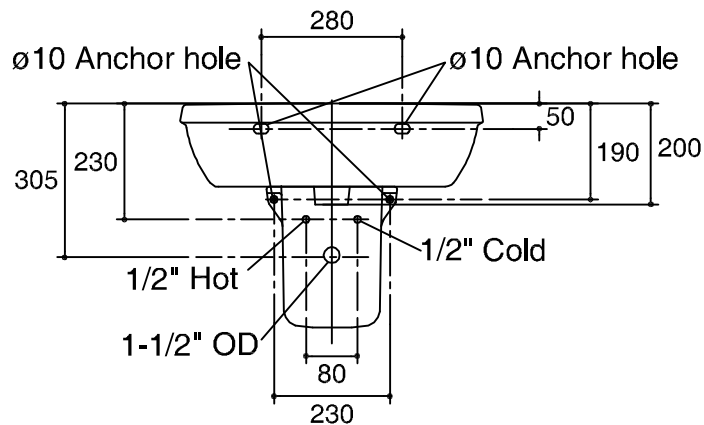

Dimensions are approximate.

Unit: mm.

Finished Floor

SKU	K-17156X-0 , K-17154X-0
Name	PANACHE LAVATORY
Description	LAVATORIES

* The recommended dimension for installation can be adjusted according to user preferences and layout.