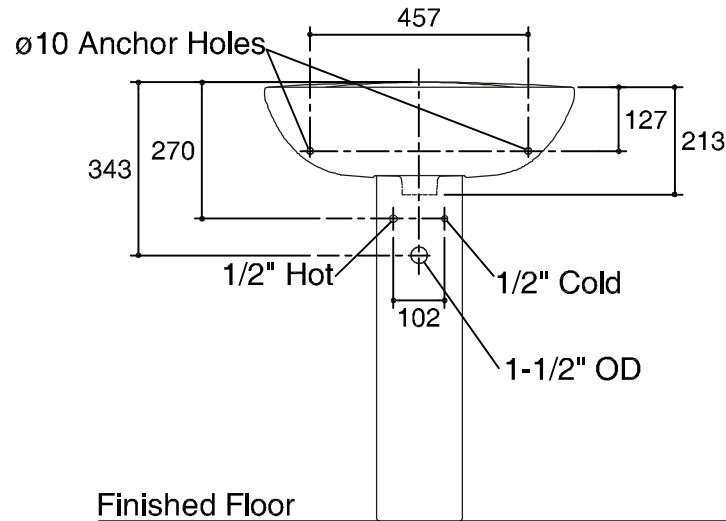

Dimensions are approximate.

Unit: mm.

K-2018X-1

K-2018X-8

SKU	K-2018X-0 , K-2019X-0
Name	FOLIO LAVATORY
Description	LAVATORIES

KOHLER

* The recommended dimension for installation can be adjusted according to user preferences and layout.