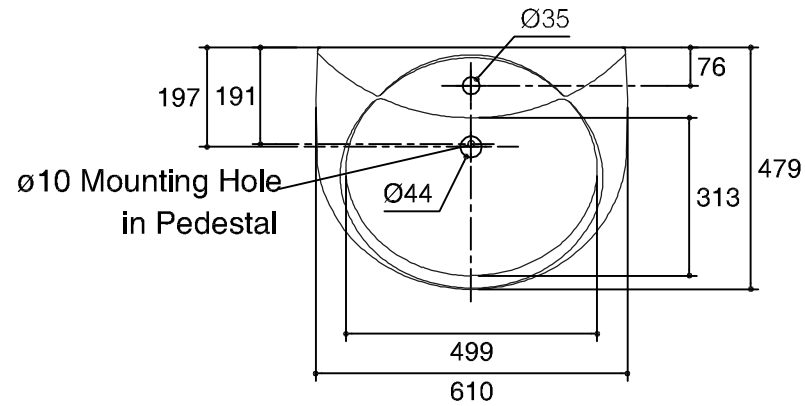

Dimensions are approximate.

Unit: mm.

K-2018X-1

K-2018X-8

SKU	K-2018X-0 , K-2019X-0
Name	FOLIO LAVATORY
Description	LAVATORIES

KOHLER

* The recommended dimension for installation can be adjusted according to user preferences and layout.