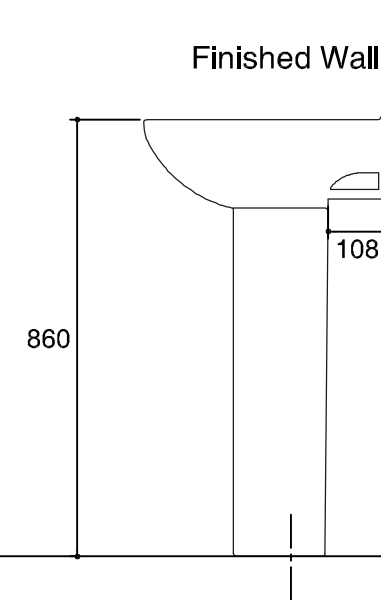

Dimensions are approximate.

Unit: mm.

K-2018X-1

K-2018X-8

SKU	K-2018X-0 , K-2019X-0
Name	FOLIO LAVATORY
Description	LAVATORIES

KOHLER

* The recommended dimension for installation can be adjusted according to user preferences and layout.