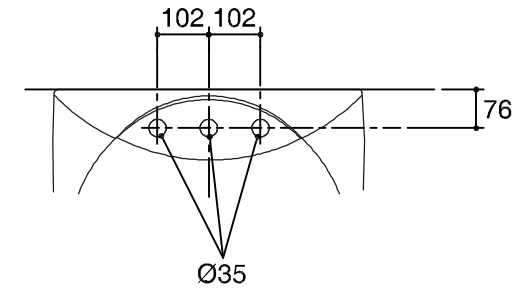

Dimensions are approximate.

Unit: mm.

K-2018X-1

K-2018X-8

SKU	K-2018X-0 , K-2019X-0
Name	FOLIO LAVATORY
Description	LAVATORIES

KOHLER

* The recommended dimension for installation can be adjusted according to user preferences and layout.