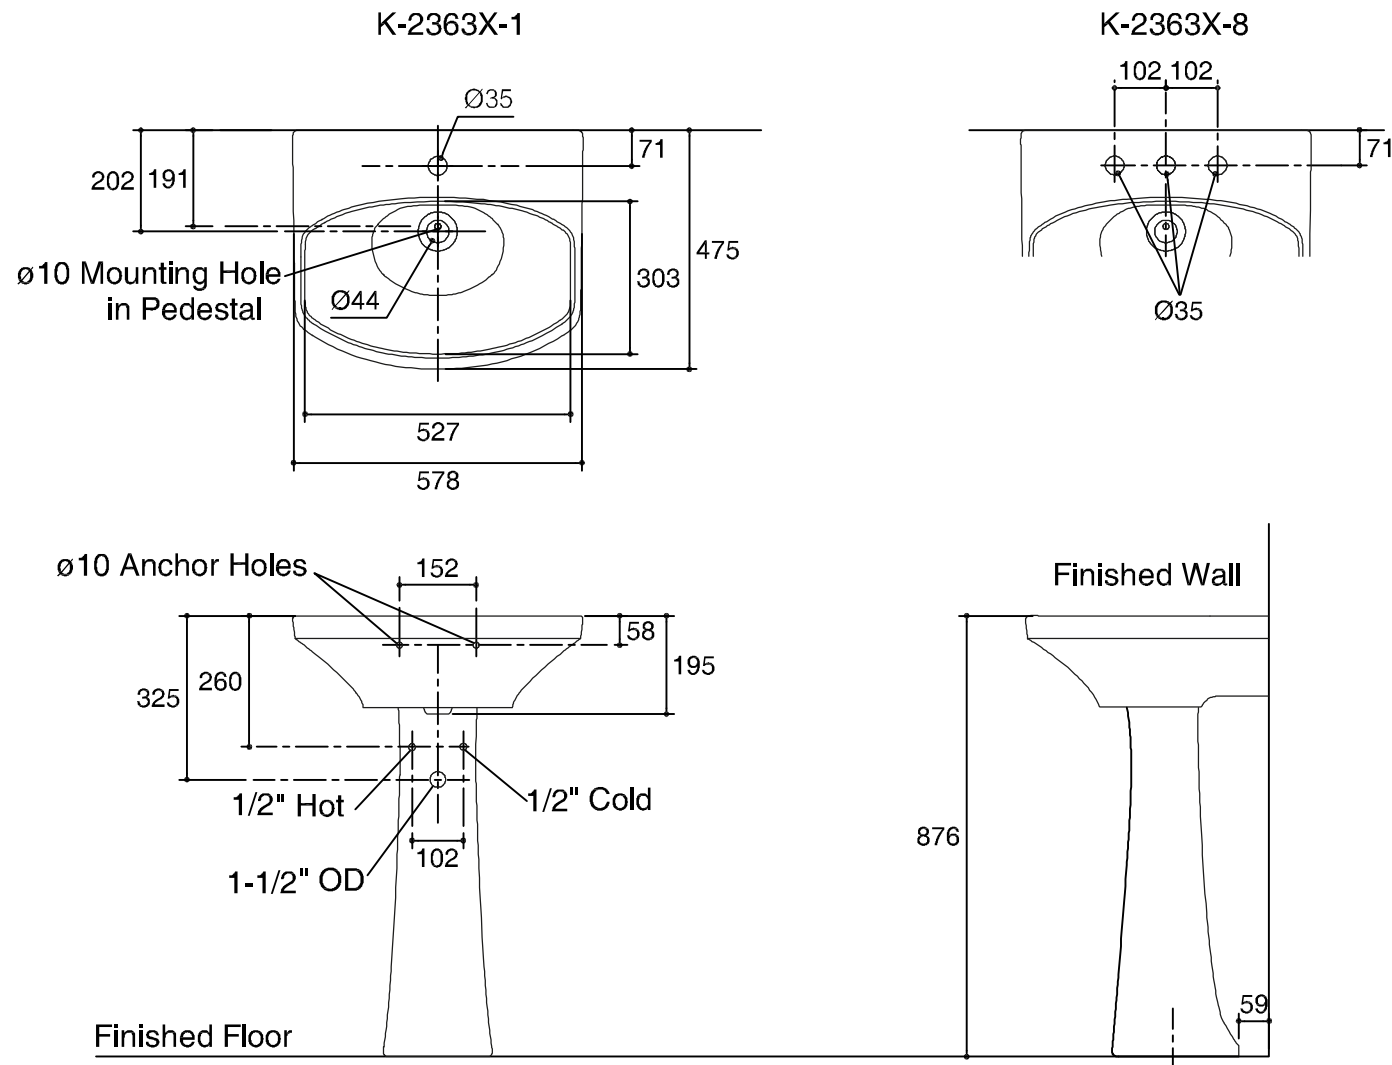

Dimensions are approximate.

Unit: mm.

SKU	K-2363K-0 , K-2364X-0
Name	CIMARRON LAVATORY
Description	LAVATORIES

* The recommended dimension for installation can be adjusted according to user preferences and layout.