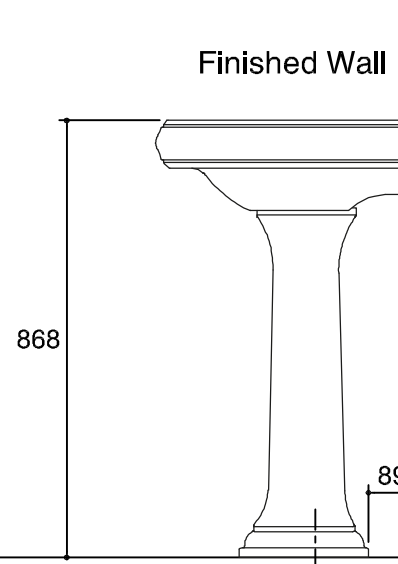

Dimensions are approximate.

Unit: mm.

SKU	K-2239X-0 , K-2267X-0
Name	MEMOIRS CLASSIC LAVATORY
Description	LAVATORIES

* The recommended dimension for installation can be adjusted according to user preferences and layout.