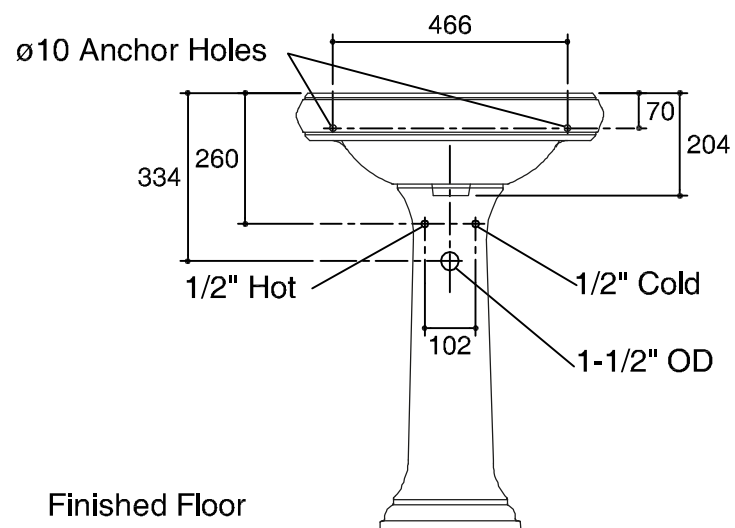

Dimensions are approximate.

Unit: mm.

SKU	K-2239X-0 , K-2267X-0
Name	MEMOIRS CLASSIC LAVATORY
Description	LAVATORIES

* The recommended dimension for installation can be adjusted according to user preferences and layout.