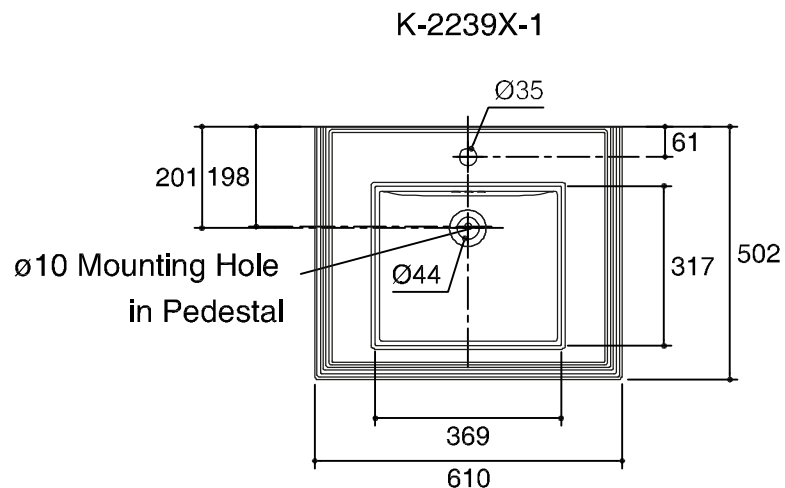

Dimensions are approximate.

Unit: mm.

SKU	K-2239X-0 , K-2267X-0
Name	MEMOIRS CLASSIC LAVATORY
Description	LAVATORIES

* The recommended dimension for installation can be adjusted according to user preferences and layout.