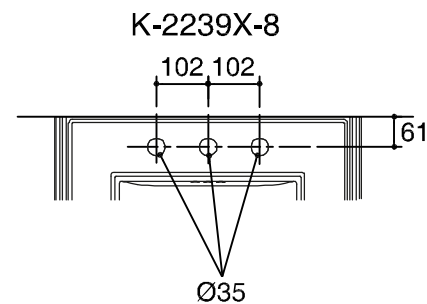

Dimensions are approximate.

Unit: mm.

SKU	K-2239X-0 , K-2267X-0
Name	MEMOIRS CLASSIC LAVATORY
Description	LAVATORIES

* The recommended dimension for installation can be adjusted according to user preferences and layout.