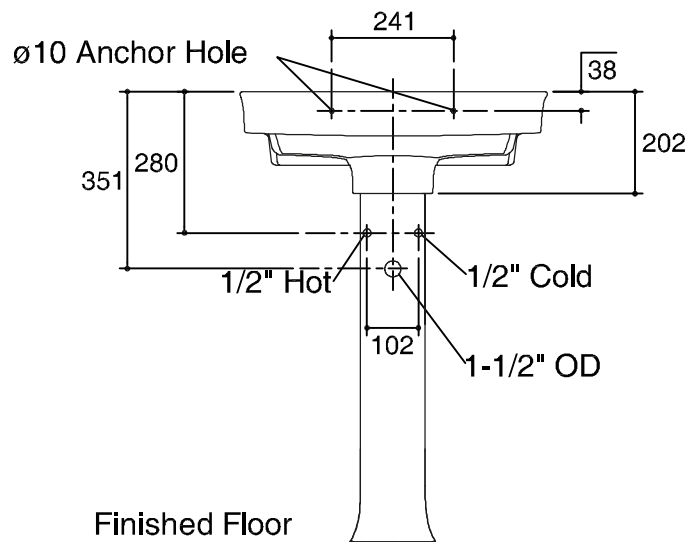

Dimensions are approximate.

Unit: mm.

K-2358X-1

K-2358X-8

SKU	K-2358X-0 , K-2357X-0
Name	ARCHER LAVATORY
Description	LAVATORIES

* The recommended dimension for installation can be adjusted according to user preferences and layout.