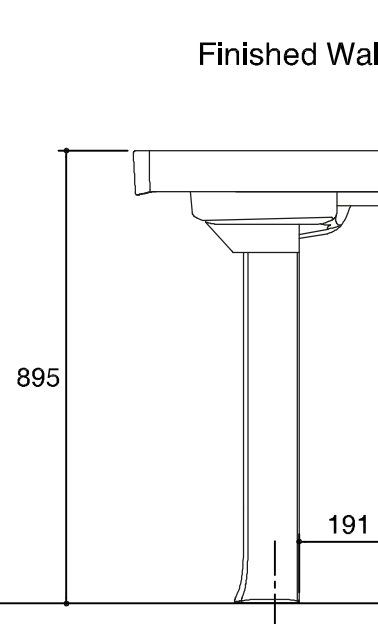

Dimensions are approximate.

Unit: mm.

K-2358X-1

K-2358X-8

SKU	K-2358X-0 , K-2357X-0
Name	ARCHER LAVATORY
Description	LAVATORIES

* The recommended dimension for installation can be adjusted according to user preferences and layout.