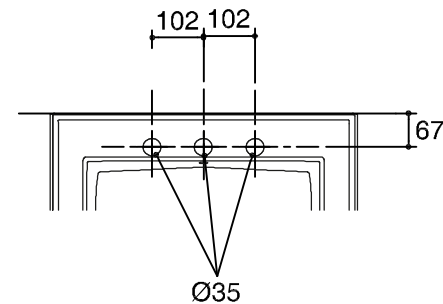

Dimensions are approximate.

Unit: mm.

K-2358X-1

K-2358X-8

SKU	K-2358X-0 , K-2357X-0
Name	ARCHER LAVATORY
Description	LAVATORIES

* The recommended dimension for installation can be adjusted according to user preferences and layout.