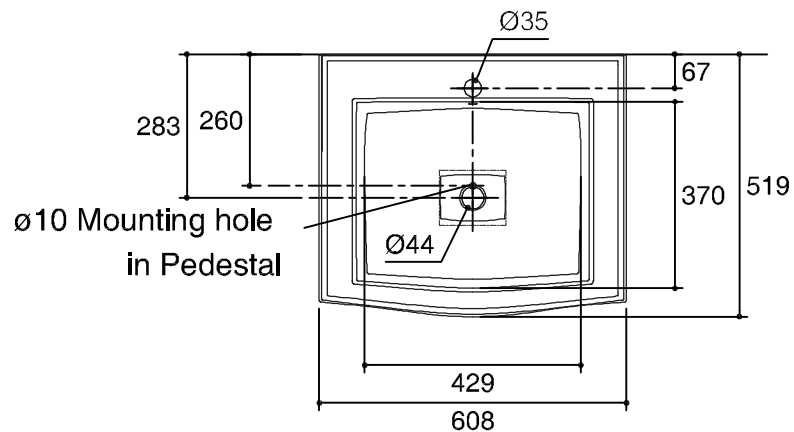

Dimensions are approximate.

Unit: mm.

K-2358X-1

K-2358X-8

SKU	K-2358X-0 , K-2357X-0
Name	ARCHER LAVATORY
Description	LAVATORIES

* The recommended dimension for installation can be adjusted according to user preferences and layout.