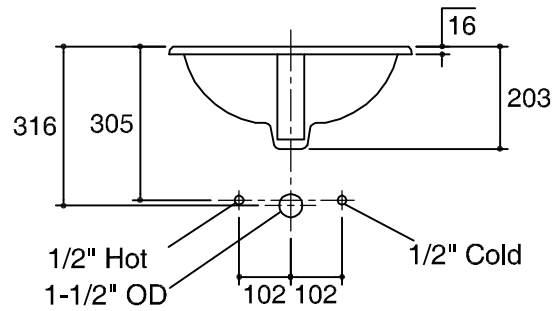

Dimensions are approximate.
Unit: mm.

K - 8708X-1

K - 8708X-8

SKU	K-8708X-1-0,K-8708X-8-0
Name	MODESTO
Description	LAVATORY

KOHLER

* The recommended dimension for installation can be adjusted according to user preferences and layout.