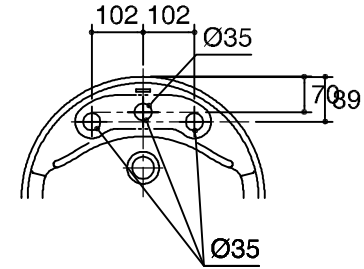

Dimensions are approximate.
Unit: mm.

K - 8708X-1

K - 8708X-8

SKU	K-8708X-1-0,K-8708X-8-0
Name	MODESTO
Description	LAVATORY

KOHLER

* The recommended dimension for installation can be adjusted according to user preferences and layout.