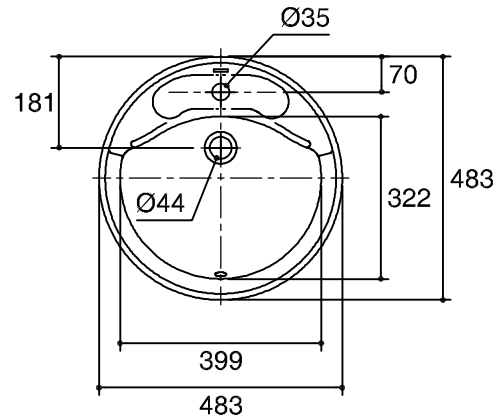

Dimensions are approximate.
Unit: mm.

K - 8708X-1

K - 8708X-8

SKU	K-8708X-1-0,K-8708X-8-0
Name	MODESTO
Description	LAVATORY

KOHLER

* The recommended dimension for installation can be adjusted according to user preferences and layout.