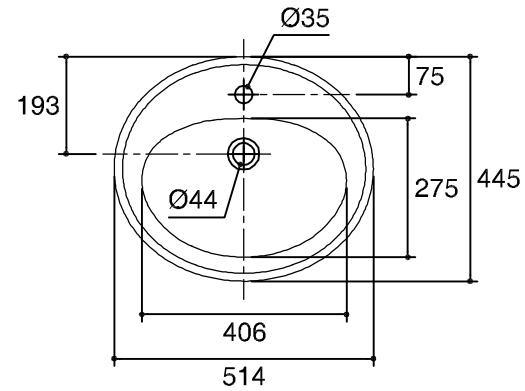

Dimensions are approximate.
Unit: mm.

K - 2196X-1

K - 2196X-8

SKU	K-2196X-1-0,K-2196X-8-0
Name	PENNINGTON
Description	LAVATORY

KOHLER

* The recommended dimension for installation can be adjusted according to user preferences and layout.