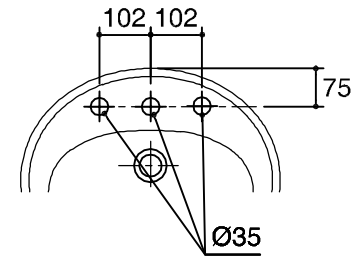

Dimensions are approximate.
Unit: mm.

K - 2196X-1

K - 2196X-8

SKU	K-2196X-1-0,K-2196X-8-0
Name	PENNINGTON
Description	LAVATORY

KOHLER

* The recommended dimension for installation can be adjusted according to user preferences and layout.