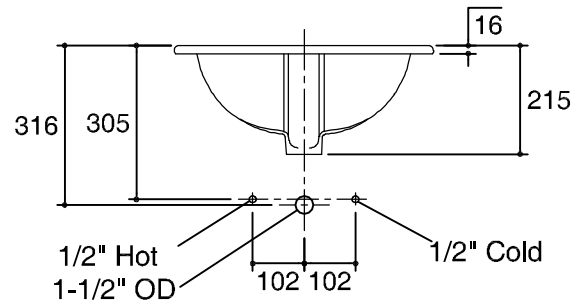

Dimensions are approximate.
Unit: mm.

K - 2196X-1

K - 2196X-8

SKU	K-2196X-1-0,K-2196X-8-0
Name	PENNINGTON
Description	LAVATORY

KOHLER

* The recommended dimension for installation can be adjusted according to user preferences and layout.