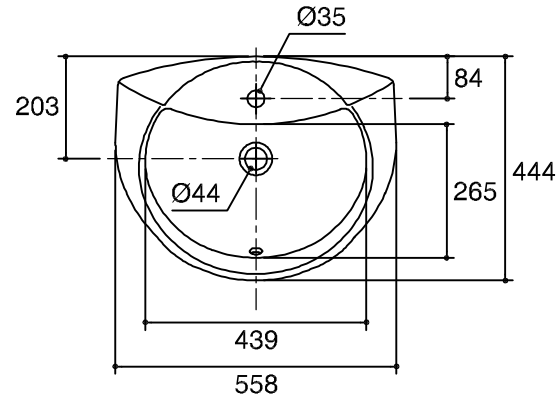

Dimensions are approximate.

Unit: mm.

**K-2009X-1**

**K-2009X-8**

SKU	K-2009X-1-0,K-2009X-8-0
Name	FOLIO
Description	LAVATORY

**KOHLER**

\* The recommended dimension for installation can be adjusted according to user preferences and layout.