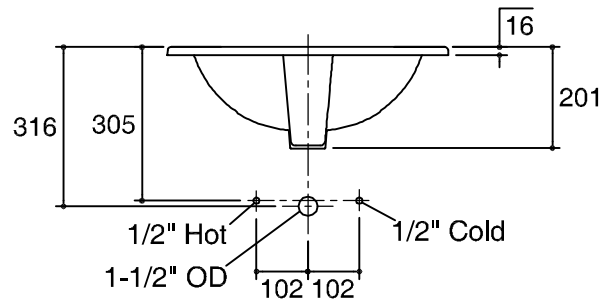

Dimensions are approximate.

Unit: mm.

**K-2009X-1**

**K-2009X-8**

SKU	K-2009X-1-0,K-2009X-8-0
Name	FOLIO
Description	LAVATORY

**KOHLER**

\* The recommended dimension for installation can be adjusted according to user preferences and layout.