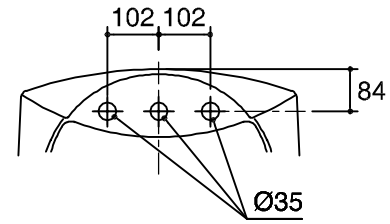

Dimensions are approximate.

Unit: mm.

**K-2009X-1**

**K-2009X-8**

SKU	K-2009X-1-0,K-2009X-8-0
Name	FOLIO
Description	LAVATORY

**KOHLER**

\* The recommended dimension for installation can be adjusted according to user preferences and layout.