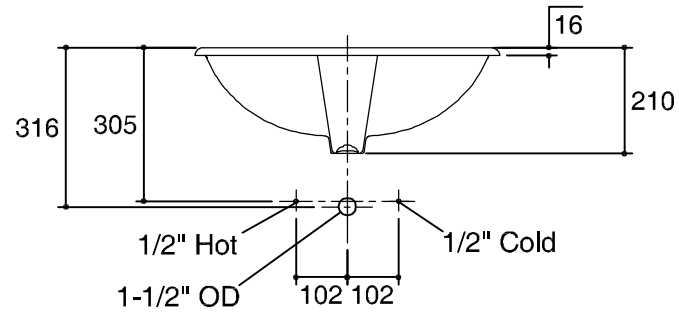

Dimensions are approximate.  
Unit: mm.

SKU	K-2220X-0
Name	VINTAGE
Description	LAVATORY

**KOHLER**

\* The recommended dimension for installation can be adjusted according to user preferences and layout.