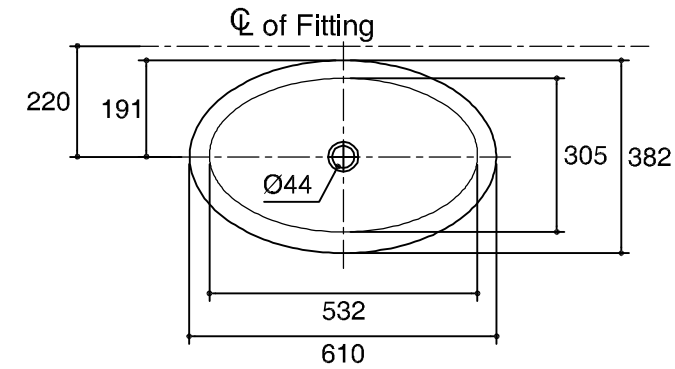

Dimensions are approximate.  
Unit: mm.

SKU	K-2220X-0
Name	VINTAGE
Description	LAVATORY

**KOHLER**

\* The recommended dimension for installation can be adjusted according to user preferences and layout.