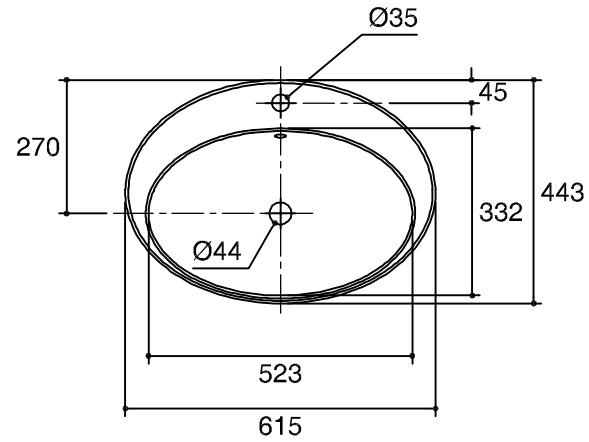

Dimensions are approximate.
Unit: mm.

SKU	K-2759X-1-0
Name	KARESS
Description	LAVATORY

KOHLER

* The recommended dimension for installation can be adjusted according to user preferences and layout.