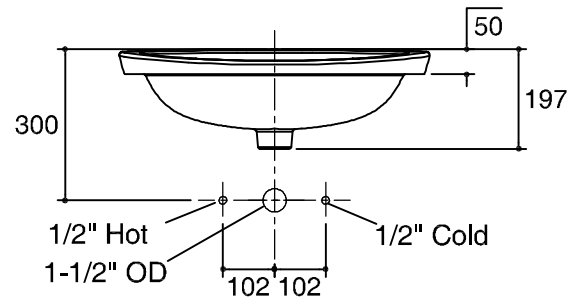

Dimensions are approximate.
Unit: mm.

SKU	K-2759X-1-0
Name	KARESS
Description	LAVATORY

KOHLER

* The recommended dimension for installation can be adjusted according to user preferences and layout.