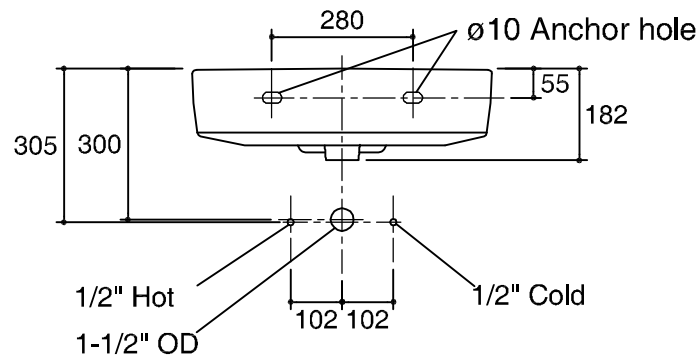

Dimensions are approximate.
Unit: mm.

SKU	K-17151X-0
Name	CANDIDE
Description	LAVATORY

KOHLER

* The recommended dimension for installation can be adjusted according to user preferences and layout.