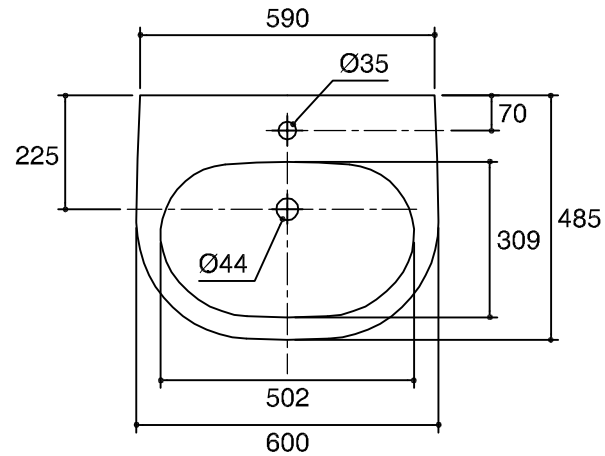

Dimensions are approximate.
Unit: mm.

SKU	K-17151X-0
Name	CANDIDE
Description	LAVATORY

KOHLER

* The recommended dimension for installation can be adjusted according to user preferences and layout.