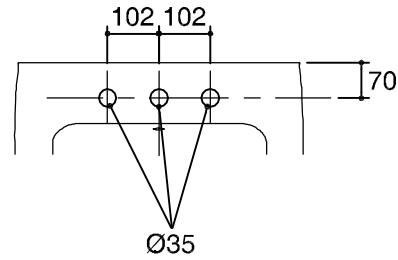

Dimensions are approximate.

Unit: mm.

K-18564X-1-0

K-18564X-8-0

SKU	K-18564X-0
Name	REACH
Description	LAVATORY

KOHLER

* The recommended dimension for installation can be adjusted according to user preferences and layout.