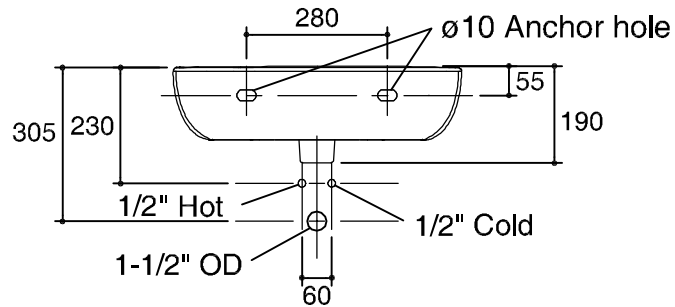

Dimensions are approximate.

Unit: mm.

K-18564X-1-0

K-18564X-8-0

SKU	K-18564X-0
Name	REACH
Description	LAVATORY

KOHLER

* The recommended dimension for installation can be adjusted according to user preferences and layout.