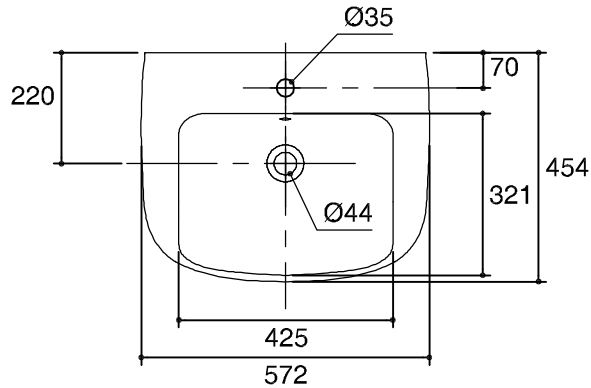

Dimensions are approximate.

Unit: mm.

K-18564X-1-0

K-18564X-8-0

SKU	K-18564X-0
Name	REACH
Description	LAVATORY

KOHLER

* The recommended dimension for installation can be adjusted according to user preferences and layout.