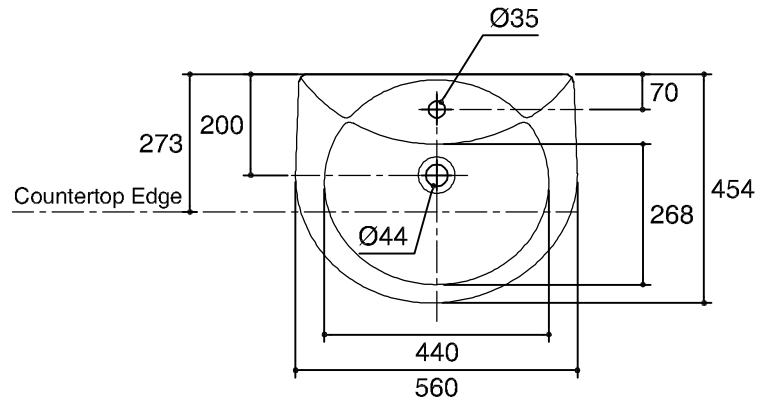

Dimensions are approximate.

Unit: mm.

SKU	K-11160X-1-0
Name	ODEON
Description	LAVATORY
KOHLER	

* The recommended dimension for installation can be adjusted according to user preferences and layout.