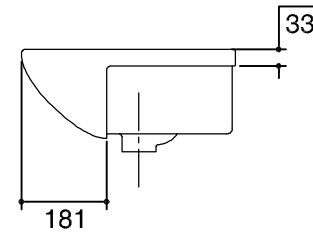

Dimensions are approximate.

Unit: mm.

SKU	K-11160X-1-0
Name	ODEON
Description	LAVATORY
KOHLER	

* The recommended dimension for installation can be adjusted according to user preferences and layout.