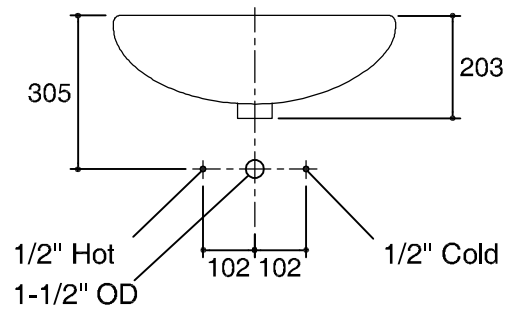

Dimensions are approximate.

Unit: mm.

SKU	K-11160X-1-0
Name	ODEON
Description	LAVATORY
KOHLER	

* The recommended dimension for installation can be adjusted according to user preferences and layout.