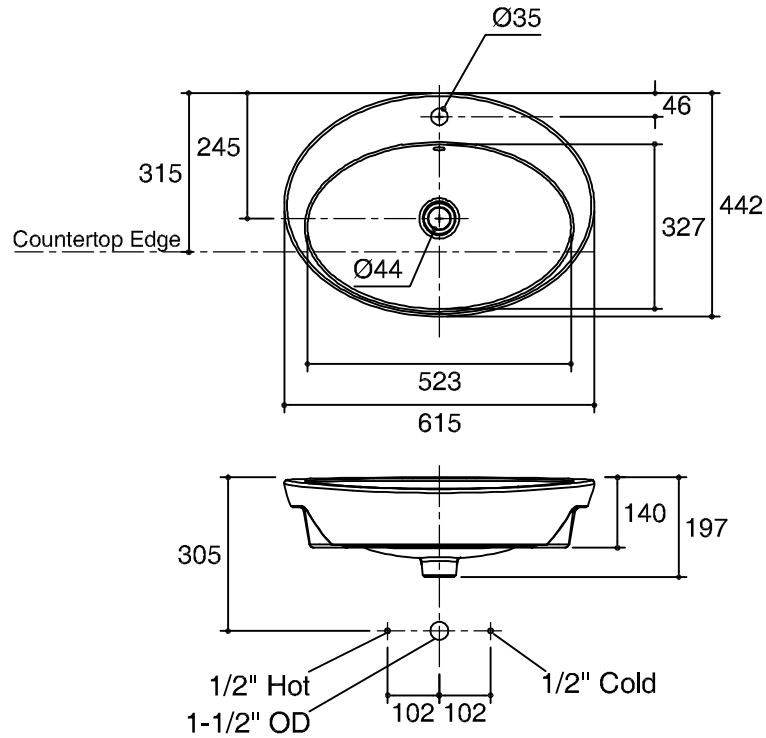

Dimensions are approximate.
Unit: mm.

SKU	K-2772X-1-0
Name	KARESS
Description	LAVATORY
KOHLER	

* The recommended dimension for installation can be adjusted according to user preferences and layout.