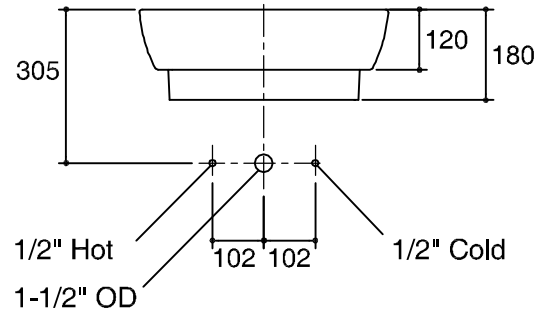

Dimensions are approximate.
Unit: mm.

SKU	K-17248X-0
Name	OVE
Description	LAVATORY

KOHLER

* The recommended dimension for installation can be adjusted according to user preferences and layout.