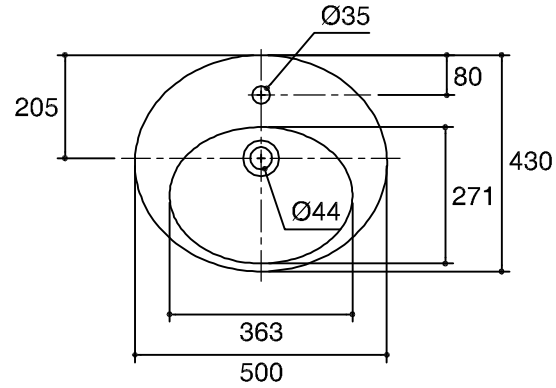

Dimensions are approximate.
Unit: mm.

SKU	K-17248X-0
Name	OVE
Description	LAVATORY

KOHLER

* The recommended dimension for installation can be adjusted according to user preferences and layout.