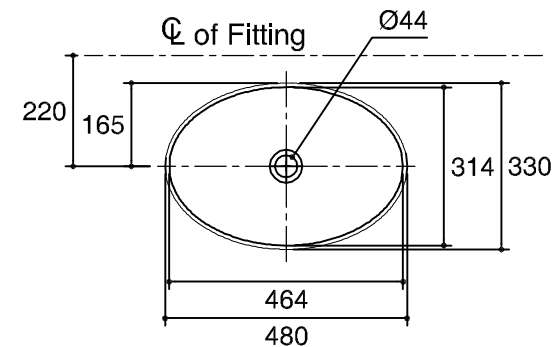

Dimensions are approximate.
Unit: mm.

SKU	K-17245X-0
Name	AQUARELLE
Description	LAVATORY

KOHLER

* The recommended dimension for installation can be adjusted according to user preferences and layout.