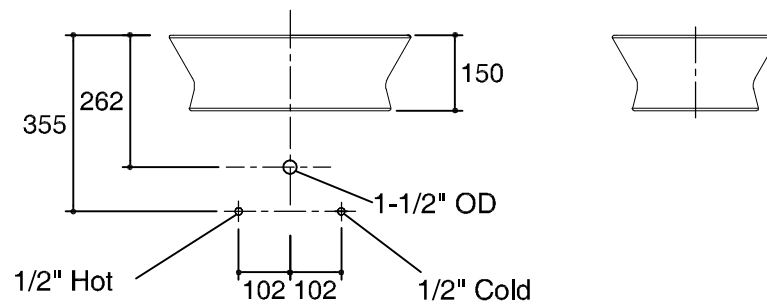

Dimensions are approximate.
Unit: mm.

SKU	K-17245X-0
Name	AQUARELLE
Description	LAVATORY

KOHLER

* The recommended dimension for installation can be adjusted according to user preferences and layout.