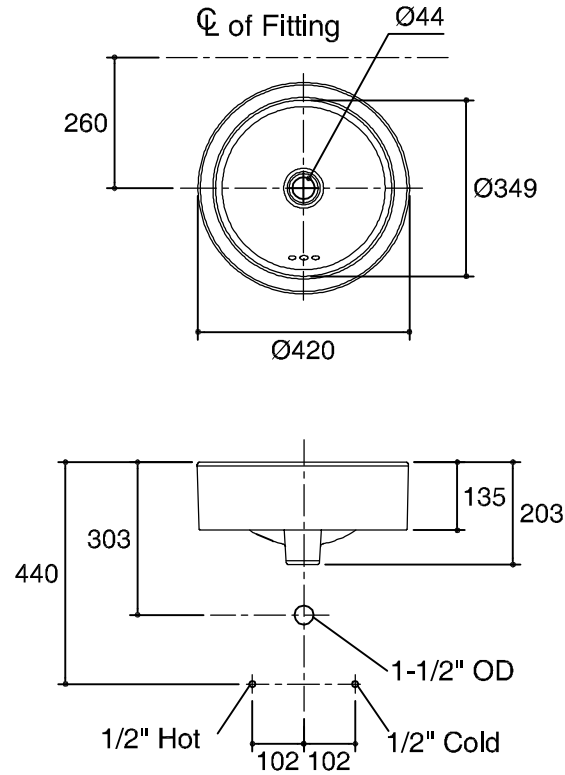

Dimensions are approximate.  
Unit: mm.

SKU	K-14800X-0
Name	CHALICE ROUND
Description	LAVATORY

**KOHLER**

\* The recommended dimension for installation can be adjusted according to user preferences and layout.