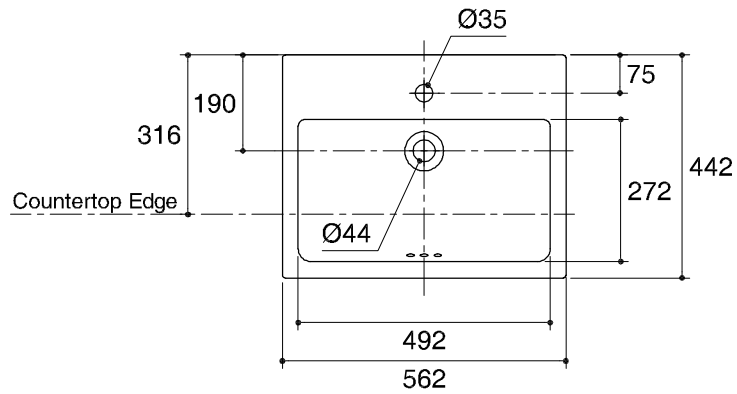

Dimensions are approximate.  
Unit: mm.

K-14715X-1

K-14715X-8

<b>SKU</b>	K-14715X-1-0,K-14715X-8-0
<b>Name</b>	PARLIAMENT
<b>Description</b>	LAVATORY

**KOHLER**

\* The recommended dimension for installation can be adjusted according to user preferences and layout.