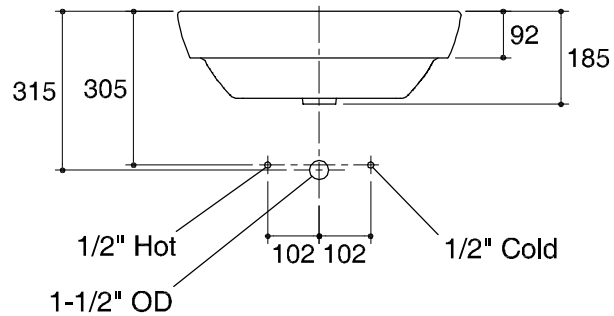

Dimensions are approximate.  
Unit: mm.

K-14715X-1

K-14715X-8

<b>SKU</b>	K-14715X-1-0,K-14715X-8-0
<b>Name</b>	PARLIAMENT
<b>Description</b>	LAVATORY

**KOHLER**

\* The recommended dimension for installation can be adjusted according to user preferences and layout.