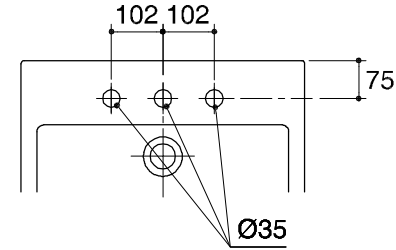

Dimensions are approximate.  
Unit: mm.

K-14715X-1

K-14715X-8

<b>SKU</b>	K-14715X-1-0,K-14715X-8-0
<b>Name</b>	PARLIAMENT
<b>Description</b>	LAVATORY

**KOHLER**

\* The recommended dimension for installation can be adjusted according to user preferences and layout.