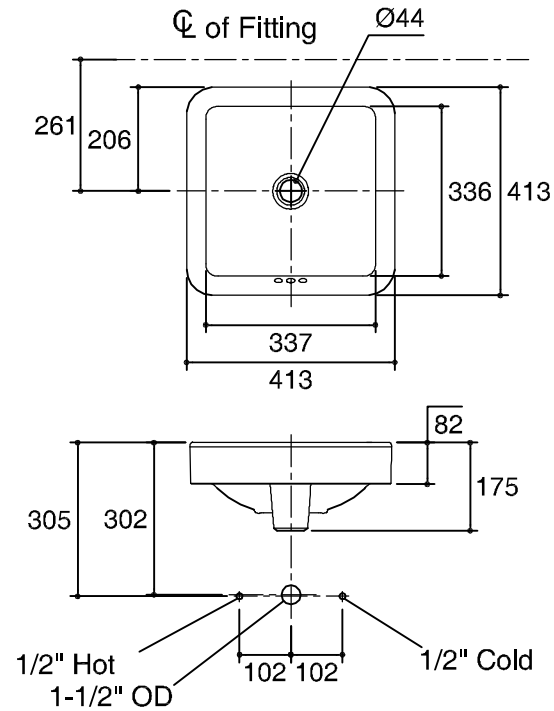

Dimensions are approximate.
Unit: mm.

SKU	K-2661X-0
Name	FOREFRONT
Description	LAVATORY

KOHLER

* The recommended dimension for installation can be adjusted according to user preferences and layout.