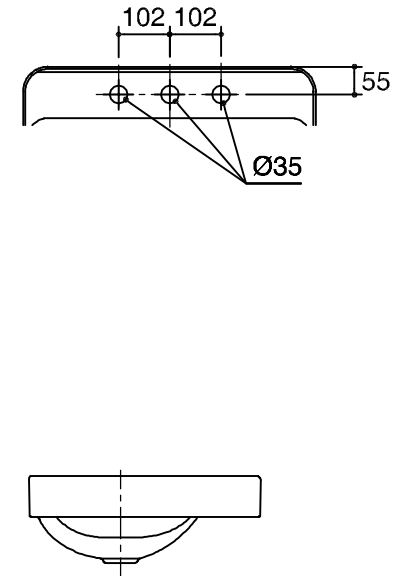

Dimensions are approximate.
Unit: mm.

K-2660X-1

K-2660X-8

SKU	K-2660X-1-0,K2660X-8-0
Name	FOREFRONT
Description	LAVATORY

KOHLER

* The recommended dimension for installation can be adjusted according to user preferences and layout.