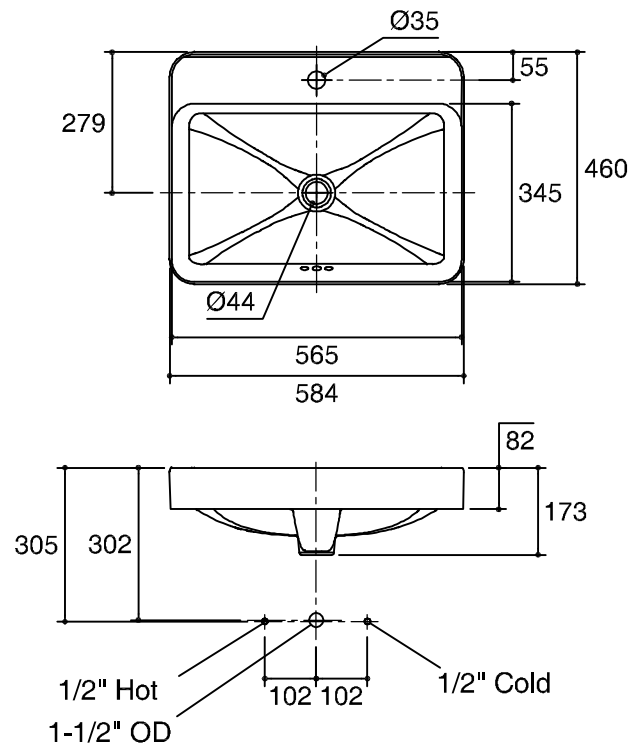

Dimensions are approximate.
Unit: mm.

K-2660X-1

K-2660X-8

SKU	K-2660X-1-0,K2660X-8-0
Name	FOREFRONT
Description	LAVATORY

KOHLER

* The recommended dimension for installation can be adjusted according to user preferences and layout.