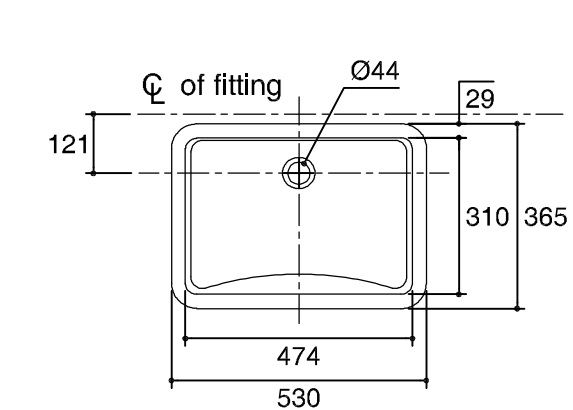

Dimensions are approximate.
Unit: mm.

SKU	K-2214X-0
Name	LADENA
Description	LAVATORY
KOHLER	

* The recommended dimension for installation can be adjusted according to user preferences and layout.