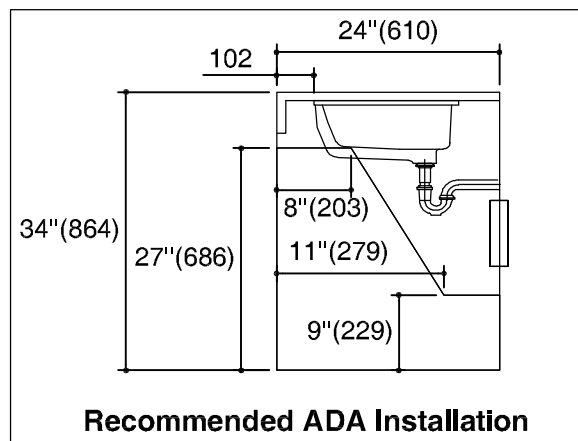

Dimensions are approximate.
Unit: mm.

SKU	K-2214X-0
Name	LADENA
Description	LAVATORY
KOHLER	

* The recommended dimension for installation can be adjusted according to user preferences and layout.