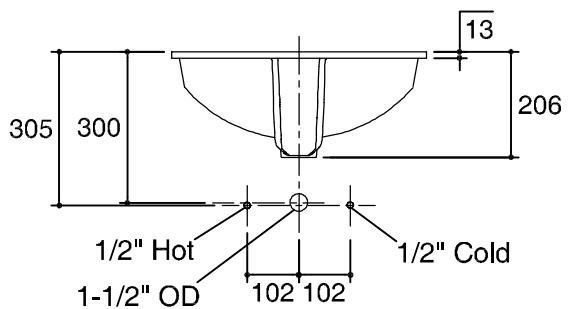

Dimensions are approximate.
Unit: mm.

SKU	K-2214X-0
Name	LADENA
Description	LAVATORY
KOHLER	

* The recommended dimension for installation can be adjusted according to user preferences and layout.