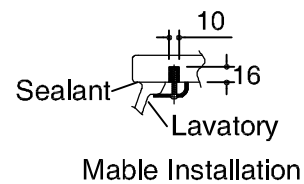

Dimensions are approximate.
Unit: mm.

Recommended ADA Installation

SKU	K-2215X-0
Name	LADENA
Description	LAVATORY

KOHLER

* The recommended dimension for installation can be adjusted according to user preferences and layout.