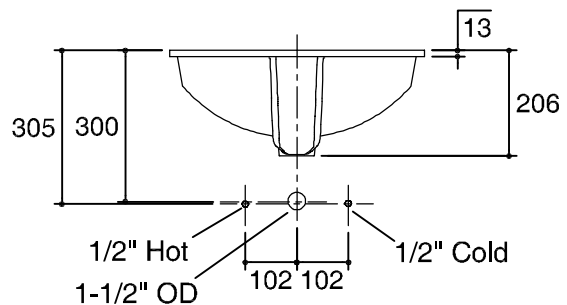

Dimensions are approximate.
Unit: mm.

Recommended ADA Installation

SKU	K-2215X-0
Name	LADENA
Description	LAVATORY

KOHLER

* The recommended dimension for installation can be adjusted according to user preferences and layout.