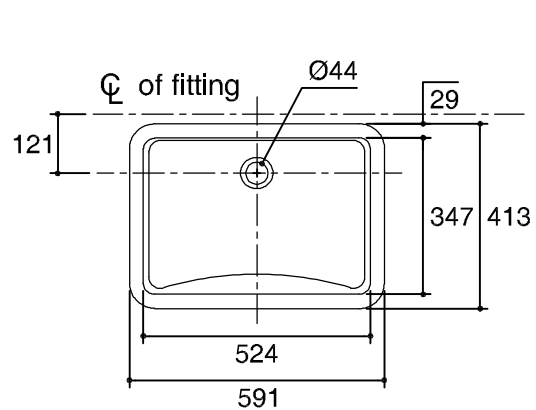

Dimensions are approximate.
Unit: mm.

Recommended ADA Installation

SKU	K-2215X-0
Name	LADENA
Description	LAVATORY

KOHLER

* The recommended dimension for installation can be adjusted according to user preferences and layout.