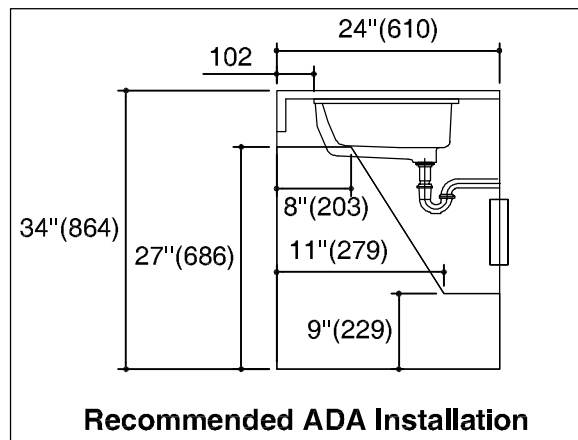

Dimensions are approximate.
Unit: mm.

Recommended ADA Installation

SKU	K-2215X-0
Name	LADENA
Description	LAVATORY

KOHLER

* The recommended dimension for installation can be adjusted according to user preferences and layout.