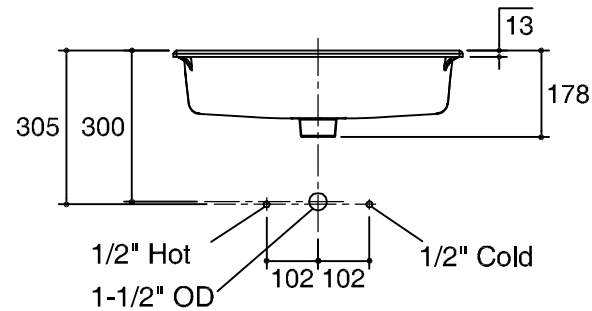

Dimensions are approximate.
Unit: mm.

SKU	K-2889X-0
Name	VERTICYL
Description	LAVATORY

KOHLER

* The recommended dimension for installation can be adjusted according to user preferences and layout.