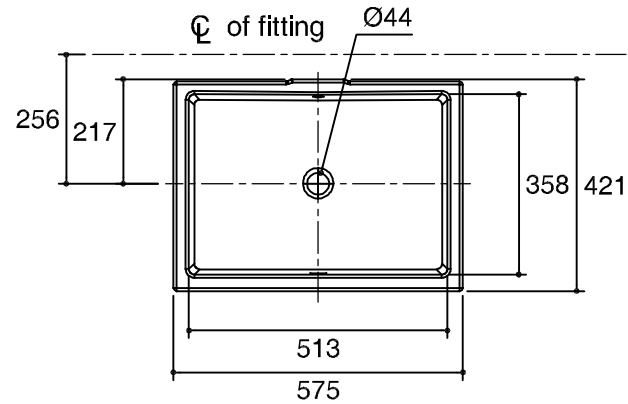

Dimensions are approximate.
Unit: mm.

SKU	K-2889X-0
Name	VERTICYL
Description	LAVATORY

KOHLER

* The recommended dimension for installation can be adjusted according to user preferences and layout.