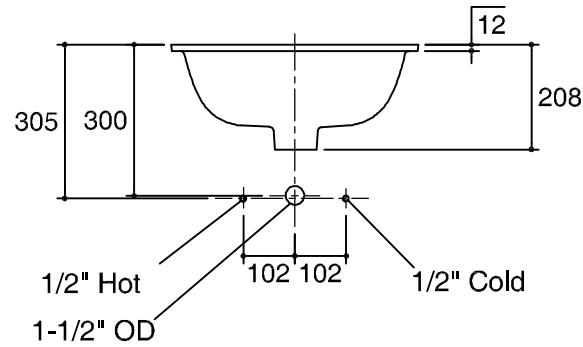

Dimensions are approximate.
Unit: mm.

SKU	K-2219X-0
Name	LINIA
Description	LAVATORY

KOHLER

* The recommended dimension for installation can be adjusted according to user preferences and layout.