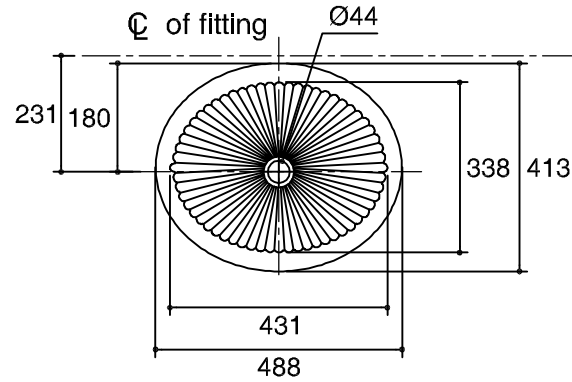

Dimensions are approximate.
Unit: mm.

SKU	K-2219X-0
Name	LINIA
Description	LAVATORY

KOHLER

* The recommended dimension for installation can be adjusted according to user preferences and layout.