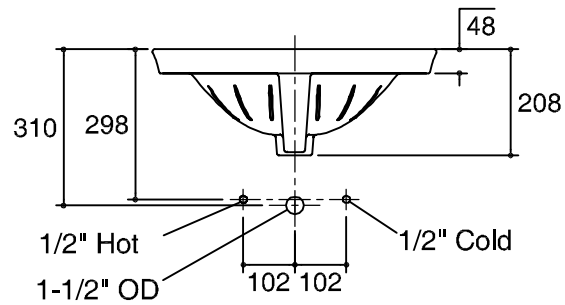

Dimensions are approximate.  
Unit: mm.

**K-2075X-1**

**K-2075X-8**

<b>SKU</b>	K-2075X-1-0,K-2075X-8-0
<b>Name</b>	SERIF
<b>Description</b>	LAVATORY

\* The recommended dimension for installation can be adjusted according to user preferences and layout.