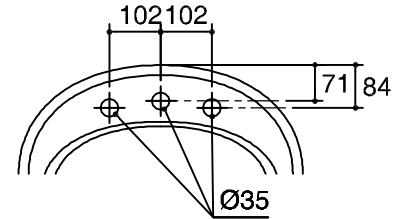

Dimensions are approximate.  
Unit: mm.

**K-2075X-1**

**K-2075X-8**

<b>SKU</b>	K-2075X-1-0,K-2075X-8-0
<b>Name</b>	SERIF
<b>Description</b>	LAVATORY

\* The recommended dimension for installation can be adjusted according to user preferences and layout.