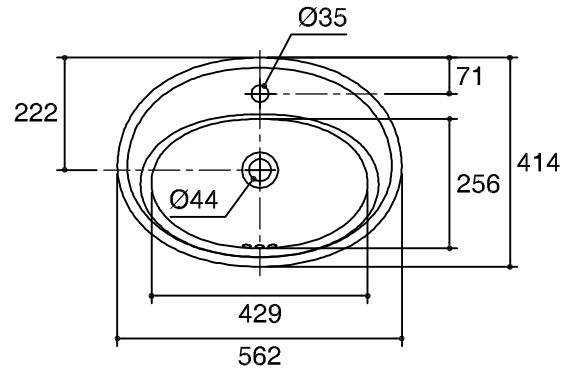

Dimensions are approximate.  
Unit: mm.

**K-2075X-1**

**K-2075X-8**

<b>SKU</b>	K-2075X-1-0,K-2075X-8-0
<b>Name</b>	SERIF
<b>Description</b>	LAVATORY

\* The recommended dimension for installation can be adjusted according to user preferences and layout.