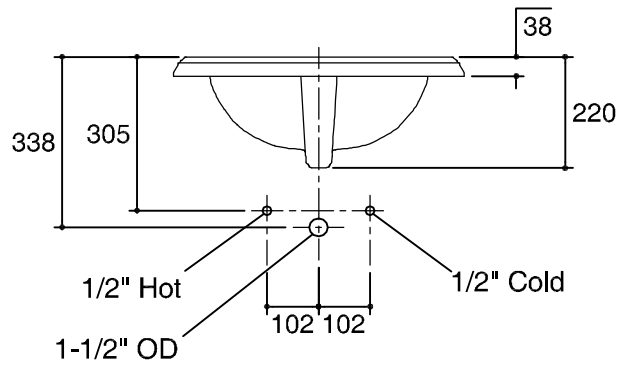

Dimensions are approximate.
Unit: mm.

K-2241X-1

K-2241X-8

SKU	K-2241X-1-0,K-2241-8-0
Name	MEMOIRS
Description	LAVATORY

KOHLER

* The recommended dimension for installation can be adjusted according to user preferences and layout.