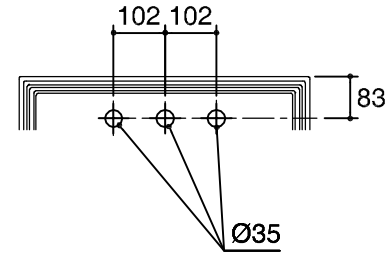

Dimensions are approximate.
Unit: mm.

K-2241X-1

K-2241X-8

SKU	K-2241X-1-0,K-2241-8-0
Name	MEMOIRS
Description	LAVATORY

KOHLER

* The recommended dimension for installation can be adjusted according to user preferences and layout.