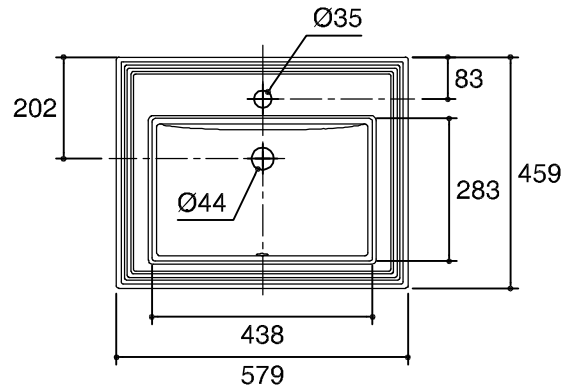

Dimensions are approximate.
Unit: mm.

K-2241X-1

K-2241X-8

SKU	K-2241X-1-0,K-2241-8-0
Name	MEMOIRS
Description	LAVATORY

KOHLER

* The recommended dimension for installation can be adjusted according to user preferences and layout.