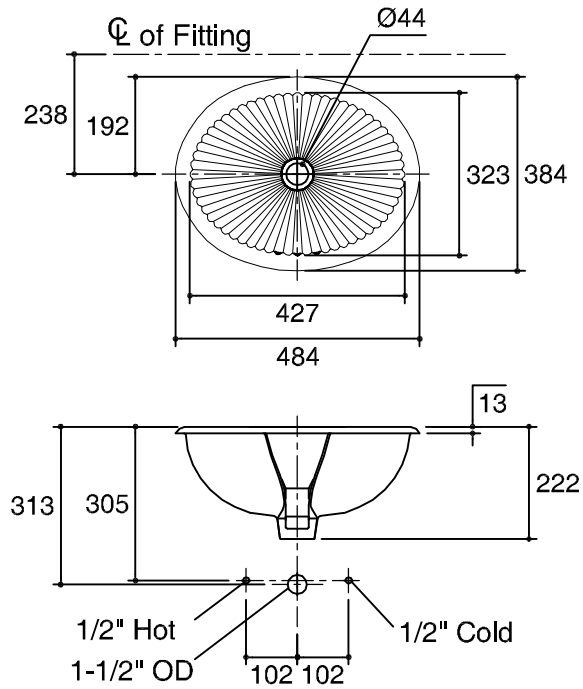

Dimensions are approximate.  
Unit: mm.

SKU	K-2217X-0
Name	LINIA
Description	LAVATORY

**KOHLER**

\* The recommended dimension for installation can be adjusted according to user preferences and layout.