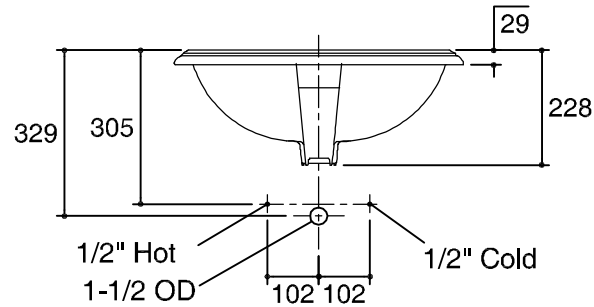

Dimensions are approximate.  
Unit: mm.

SKU	K-2189X-1-0,K-2189X-8-0
Name	PORTRAIT
Description	LAVATORY

**KOHLER**

\* The recommended dimension for installation can be adjusted according to user preferences and layout.