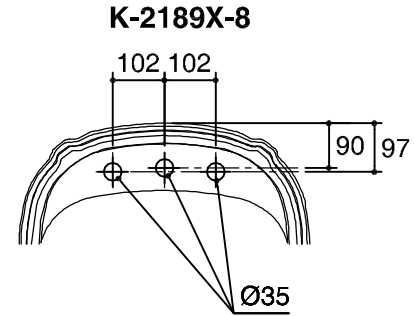

Dimensions are approximate.  
Unit: mm.

SKU	K-2189X-1-0,K-2189X-8-0
Name	PORTRAIT
Description	LAVATORY

**KOHLER**

\* The recommended dimension for installation can be adjusted according to user preferences and layout.