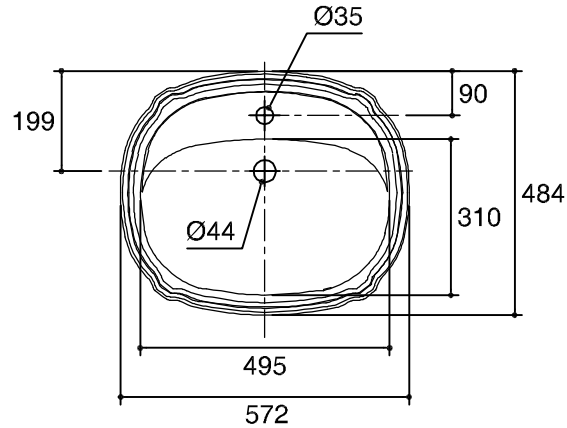

Dimensions are approximate.  
Unit: mm.

SKU	K-2189X-1-0,K-2189X-8-0
Name	PORTRAIT
Description	LAVATORY

**KOHLER**

\* The recommended dimension for installation can be adjusted according to user preferences and layout.