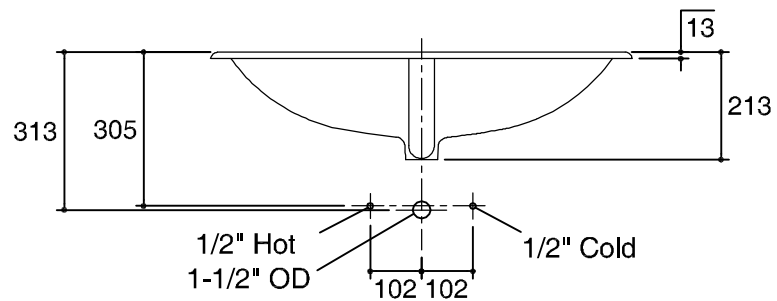

Dimensions are approximate.
Unit: mm.

K-2886X-1

K-2886X-8

SKU	K-2886X-1-0,K-2886X-8-0
Name	ELLIPSE
Description	LAVATORY

KOHLER

* The recommended dimension for installation can be adjusted according to user preferences and layout.