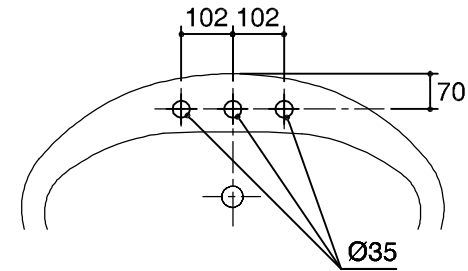

Dimensions are approximate.
Unit: mm.

K-2886X-1

K-2886X-8

SKU	K-2886X-1-0,K-2886X-8-0
Name	ELLIPSE
Description	LAVATORY

KOHLER

* The recommended dimension for installation can be adjusted according to user preferences and layout.