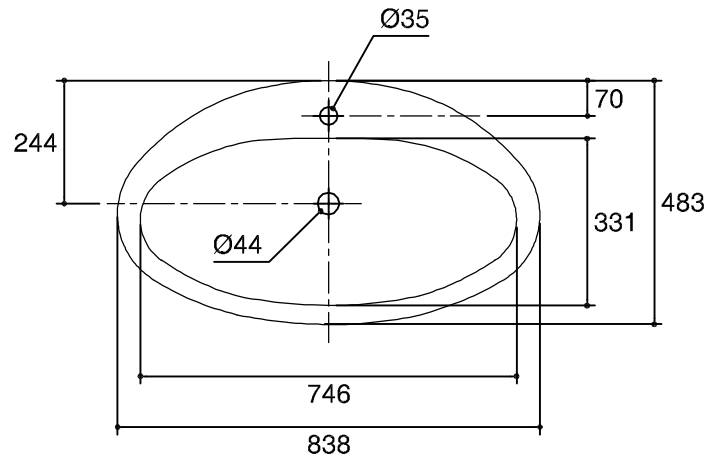

Dimensions are approximate.
Unit: mm.

K-2886X-1

K-2886X-8

SKU	K-2886X-1-0,K-2886X-8-0
Name	ELLIPSE
Description	LAVATORY

KOHLER

* The recommended dimension for installation can be adjusted according to user preferences and layout.