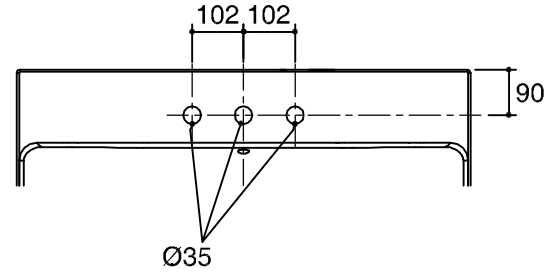

Dimensions are approximate.

Unit: mm.

**K-2749X-1**

**K-2749X-8**

Install for the K-45764X\*\* Aleutian/Forefront Cabinet

<b>SKU</b>	K-2749X-1-0, K-2749X-8-0
<b>Name</b>	FOREFRONT
<b>Description</b>	LAVATORY

**KOHLER**

\* The recommended dimension for installation can be adjusted according to user preferences and layout.