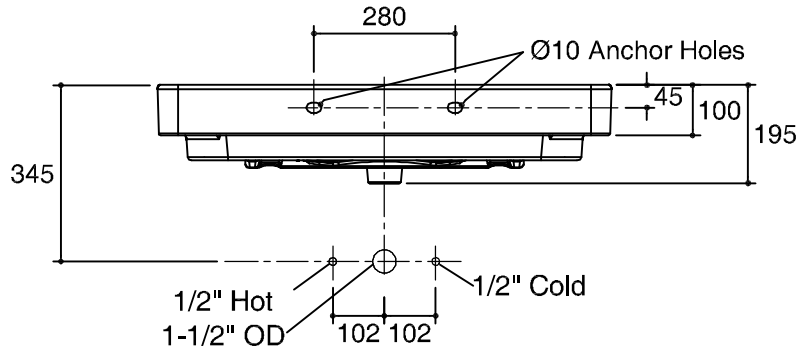

Dimensions are approximate.

Unit: mm.

**K-2749X-1**

**K-2749X-8**

Install for the K-45764X\*\* Aleutian/Forefront Cabinet

<b>SKU</b>	K-2749X-1-0, K-2749X-8-0
<b>Name</b>	FOREFRONT
<b>Description</b>	LAVATORY

**KOHLER**

\* The recommended dimension for installation can be adjusted according to user preferences and layout.