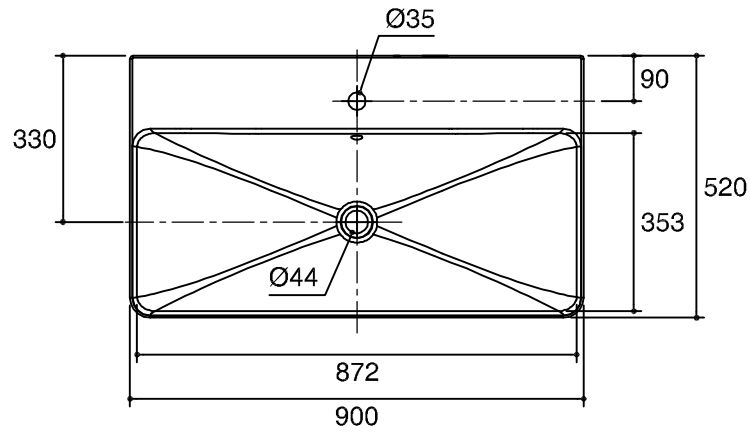

Dimensions are approximate.

Unit: mm.

**K-2749X-1**

**K-2749X-8**

Install for the K-45764X\*\* Aleutian/Forefront Cabinet

<b>SKU</b>	K-2749X-1-0, K-2749X-8-0
<b>Name</b>	FOREFRONT
<b>Description</b>	LAVATORY

**KOHLER**

\* The recommended dimension for installation can be adjusted according to user preferences and layout.