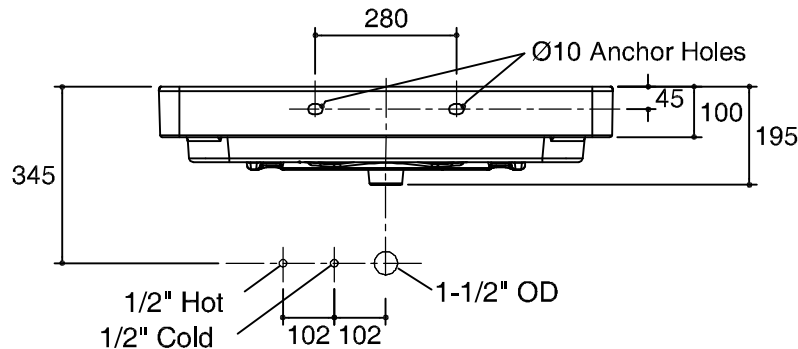

Dimensions are approximate.

Unit: mm.

**K-2749X-1**

**K-2749X-8**

Install for the K-45764X\*\* Aleutian/Forefront Cabinet

<b>SKU</b>	K-2749X-1-0, K-2749X-8-0
<b>Name</b>	FOREFRONT
<b>Description</b>	LAVATORY

**KOHLER**

\* The recommended dimension for installation can be adjusted according to user preferences and layout.