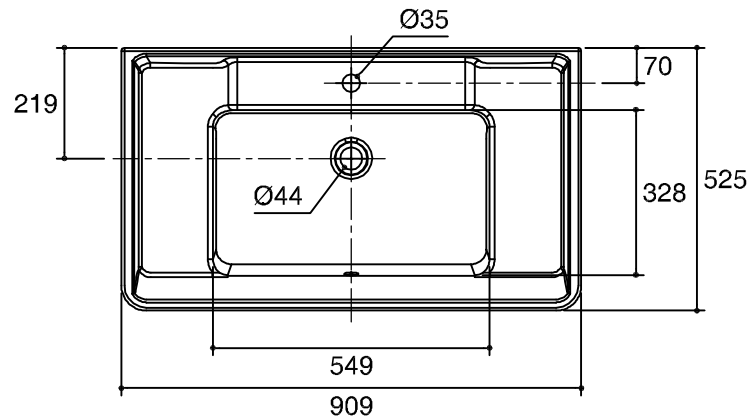

Dimensions are approximate.

Unit: mm.

**K-2746X-1**

**K-2746X-8**

Install for the K-45764X\*\* Aleutian/Forefront Cabinet

\* The recommended dimension for installation can be adjusted according to user preferences and layout.

<b>SKU</b>	K-2746X-1-0, K-2746X-8-0
<b>Name</b>	<b>ALEUTIAN</b>
<b>Description</b>	<b>LAVATORY</b>
<b>KOHLER</b>	