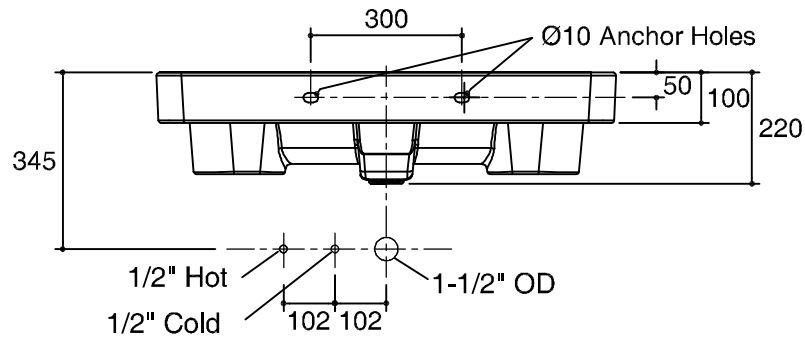

Dimensions are approximate.

Unit: mm.

**K-2746X-1**

**K-2746X-8**

Install for the K-45764X\*\* Aleutian/Forefront Cabinet

\* The recommended dimension for installation can be adjusted according to user preferences and layout.

<b>SKU</b>	K-2746X-1-0, K-2746X-8-0
<b>Name</b>	<b>ALEUTIAN</b>
<b>Description</b>	<b>LAVATORY</b>
<b>KOHLER</b>	