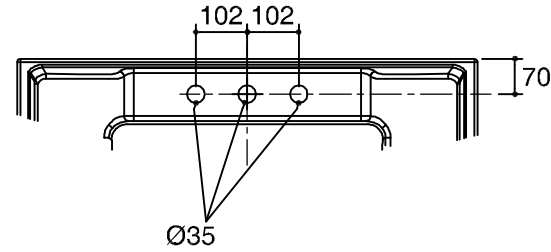

Dimensions are approximate.

Unit: mm.

**K-2746X-1**

**K-2746X-8**

Install for the K-45764X\*\* Aleutian/Forefront Cabinet

\* The recommended dimension for installation can be adjusted according to user preferences and layout.

<b>SKU</b>	K-2746X-1-0, K-2746X-8-0
<b>Name</b>	<b>ALEUTIAN</b>
<b>Description</b>	<b>LAVATORY</b>
<b>KOHLER</b>	