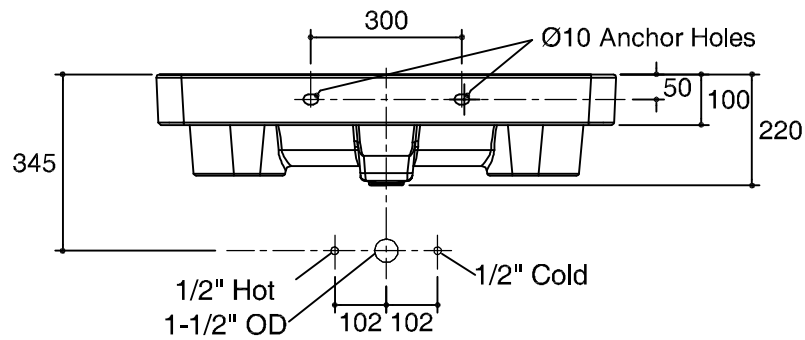

Dimensions are approximate.

Unit: mm.

**K-2746X-1**

**K-2746X-8**

Install for the K-45764X\*\* Aleutian/Forefront Cabinet

\* The recommended dimension for installation can be adjusted according to user preferences and layout.

<b>SKU</b>	K-2746X-1-0, K-2746X-8-0
<b>Name</b>	<b>ALEUTIAN</b>
<b>Description</b>	<b>LAVATORY</b>
<b>KOHLER</b>	