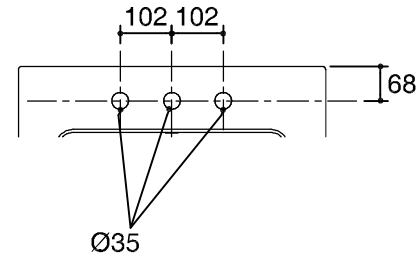

Dimensions are approximate.

Unit: mm.

K-2979-1

K-2979-8

SKU	K-2979X-1-0,K-2979X-8-0
Name	TRESHAM
Description	LAVATORY

KOHLER

* The recommended dimension for installation can be adjusted according to user preferences and layout.