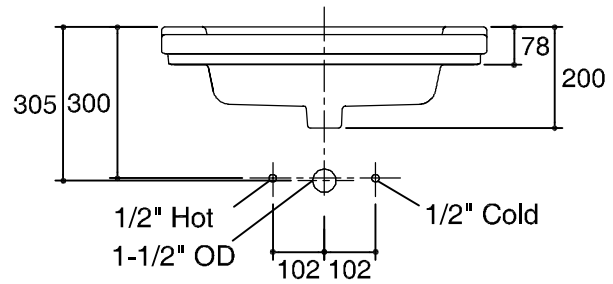

Dimensions are approximate.

Unit: mm.

K-2979-1

K-2979-8

SKU	K-2979X-1-0,K-2979X-8-0
Name	TRESHAM
Description	LAVATORY

KOHLER

* The recommended dimension for installation can be adjusted according to user preferences and layout.