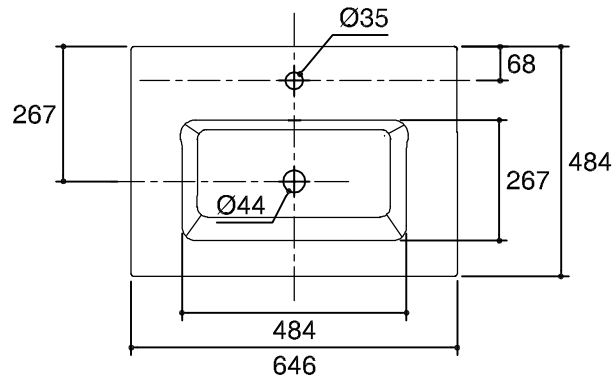

Dimensions are approximate.

Unit: mm.

K-2979-1

K-2979-8

SKU	K-2979X-1-0,K-2979X-8-0
Name	TRESHAM
Description	LAVATORY

KOHLER

* The recommended dimension for installation can be adjusted according to user preferences and layout.