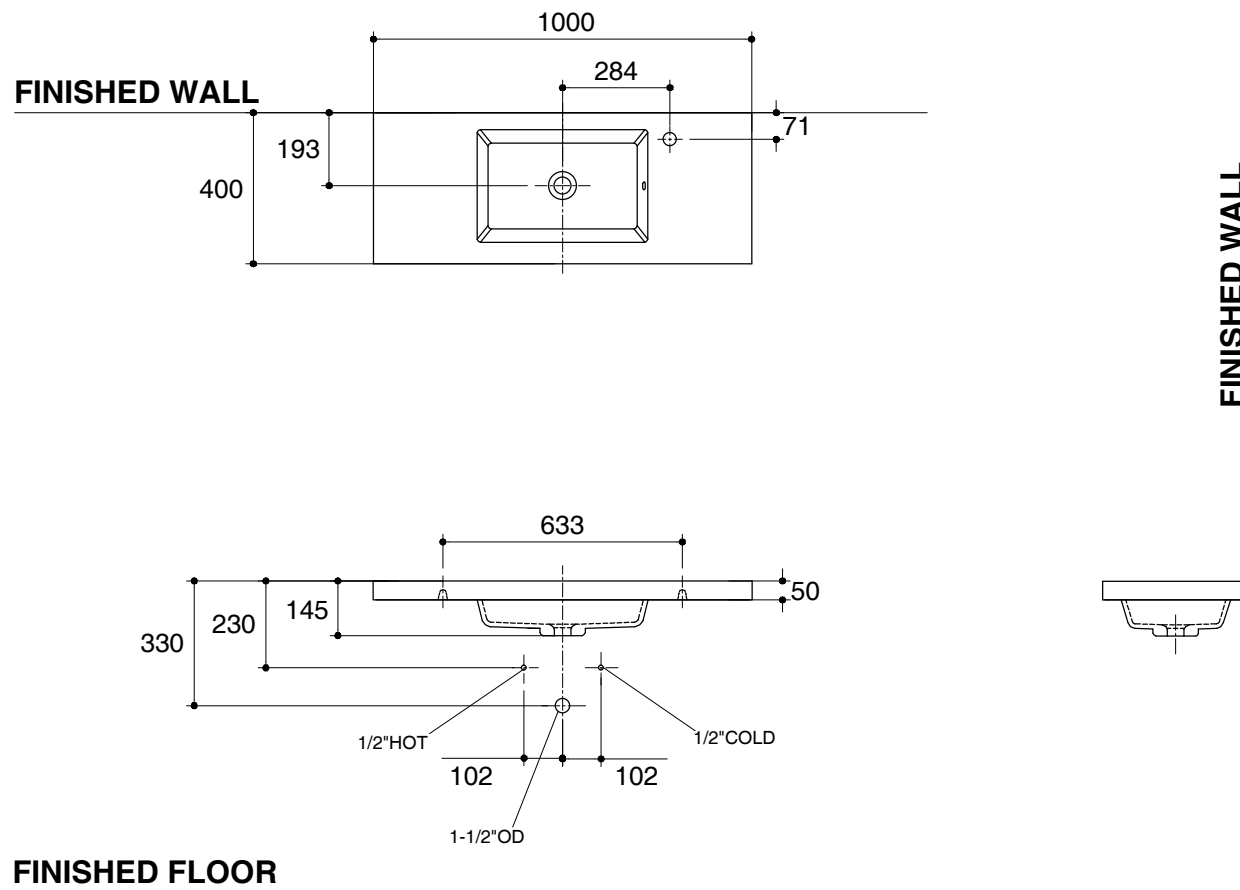

Dimensions are approximate.

Unit: mm

SKU	K-15230X-AR-0
Name	SLIM
Description	1000 MM. SYNTHETIC VANITY TOP

*The recommended dimension for installation can be adjusted according to user preferences and layout.